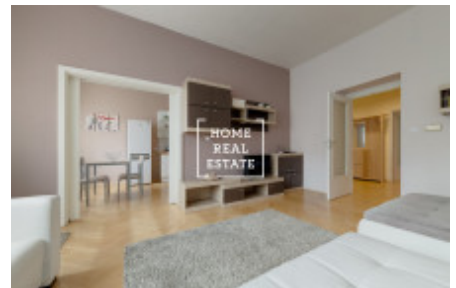

HOME
REAL
ESTATE

Rent flat 3+kk, 100 m2 - Záhřebská

«Home Real Estate» with the exclusive mandate from the owner offers to rent a 3+kk flat with the full area of 100 m², situated in one of the most frequented city parts - Prague 2 - Vinohrady.

This fully furnished stylish flat is situated on the 4th floor of a reconstructed building. The flat is air, spacious, full of light. The layout of the flat includes living room, separate kitchen, 2 bedrooms, 2 bathrooms and a spacious entrance hall. Flat also included a glass balcony with table and chairs. Living room includes two big couches (one of which is corner), TV with TV table and hanging cabinet. Kitchen is equipped with dinner table and kitchen unit with all necessary electronic devices (ceramic stove, oven, fridge, extractor hood, dishwasher, electric kettle, coffee machine and washing machine. The first bedroom includes big double bed, closet, large walk-in closet and private bathroom with shower cabin, sink, locker and toilet. There is a double bed and night table in the second bedroom. Second bathroom is equipped with bath, sink and toilet.

Only high quality floors and tiles are used all over the flat.

You will find all public amenities nearby: plenty of good restaurants, bars, coffee and wine shops, supermarkets Albert and Tesco, post office, pharmacy, kindergarten and elementary school, House of Yoga, city library, famous Náměstí míru square, Havlíčkové gardens and Folimanka park.