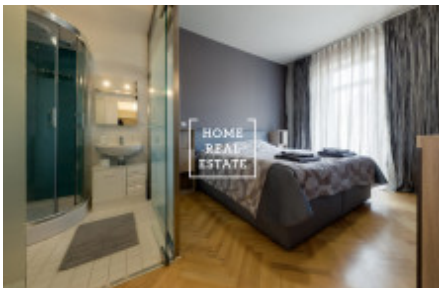

HOME
REAL
ESTATE

Rent flat 3+kk, 100 m2 - Záhřebská