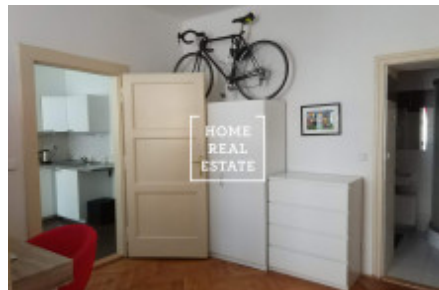

Rent flat 2+kk, 46 m2 - Písecká

ID	33868	Offer	Rental
Group	2+kk	Furnished	Furnished
Location	Písecká 8, Vinohrady, Česko	Ownership	Personal
Usable area	46 m ²	City	Prague
City district	Vinohrady	Status	Realized