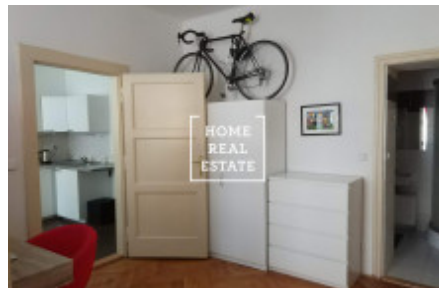

Rent flat 2+kk, 46 m2 - Písecká

ID	33868	Offer	Rental
Group	2+kk	Furnished	Furnished
Location	Písecká 8, Vinohrady, Česko	Ownership	Personal
Usable area	46 m ²	City	Prague
City district	Vinohrady	Status	Realized