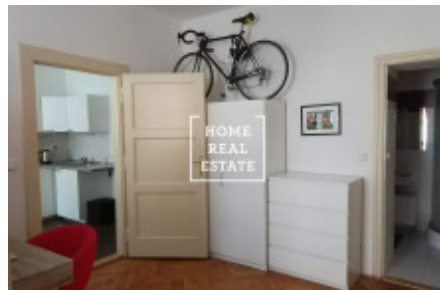

Rent flat 2+kk, 46 m2 - Písecká

ID	33868	Offer	Rental
Group	2+kk	Furnished	Furnished
Location	Písecká 8, Vinohrady, Česko	Ownership	Personal
Usable area	46 m ²	City	Prague
City district	Vinohrady	Status	Realized