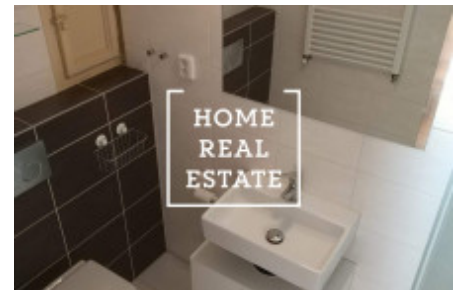

Rent flat 2+kk, 46 m2 - Písecká

ID	33868	Offer	Rental
Group	2+kk	Furnished	Furnished
Location	Písecká 8, Vinohrady, Česko	Ownership	Personal
Usable area	46 m ²	City	Prague
City district	Vinohrady	Status	Realized