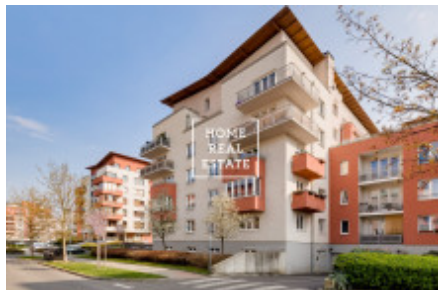

Rent flat 1+kk, 35 m2 - Mattioliho

ID	33865	Offer	Rental
Group	1+kk	Furnished	Furnished
Location	Mattioliho 15, Praha 10, Česko	Ownership	Personal
Usable area	35 m ²	City	Prague
City district	Záběhlice	Status	Realized