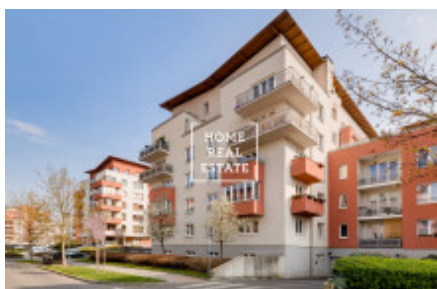

HOME
REAL
ESTATE

Rent flat 1+kk, 35 m² - Mattioliho

ID
Offer
Group
Furnished
Location
Ownership
Usable area
City
City district

[33865](#)
Rental
1+kk
Furnished
Mattioliho 15, Praha 10, Česko
Personal
35 m²
[Prague](#)
[Záběhllice](#)