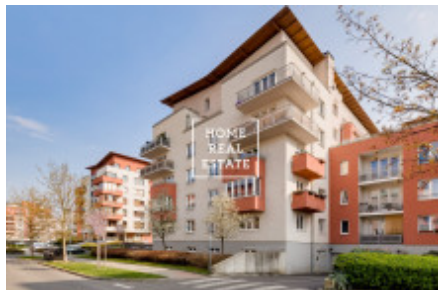

## Rent flat 1+kk, 35 m2 - Mattioliho

ID	<a href="#">33865</a>	Offer	Rental
Group	1+kk	Furnished	Furnished
Location	Mattioliho 15, Praha 10, Česko	Ownership	Personal
Usable area	35 m <sup>2</sup>	City	<a href="#">Prague</a>
City district	<a href="#">Záběhlice</a>	Status	Realized