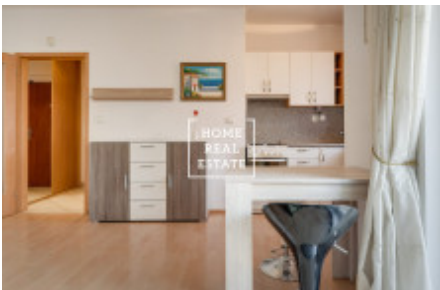

Rent flat 1+kk, 35 m2 - Mattioliho

ID	33865	Offer	Rental
Group	1+kk	Furnished	Furnished
Location	Mattioliho 15, Praha 10, Česko	Ownership	Personal
Usable area	35 m ²	City	Prague
City district	Záběhlice	Status	Realized