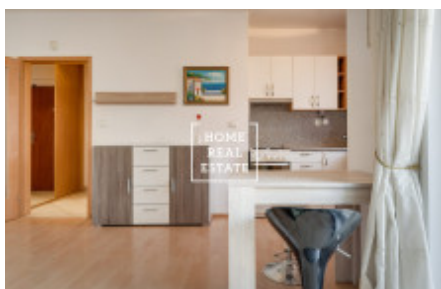

HOME
REAL
ESTATE

Rent flat 1+kk, 35 m² - Mattioliho

ID
Offer
Group
Furnished
Location
Ownership
Usable area
City
City district

[33865](#)
Rental
1+kk
Furnished
Mattioliho 15, Praha 10, Česko
Personal
35 m²
[Prague](#)
[Záběhllice](#)