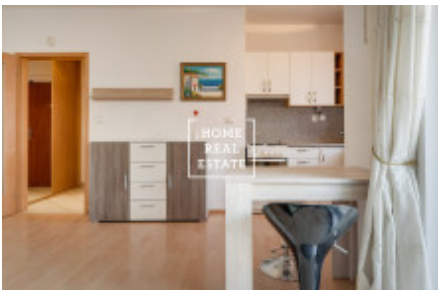

## Rent flat 1+kk, 35 m2 - Mattioliho

ID	<a href="#">33865</a>	Offer	Rental
Group	1+kk	Furnished	Furnished
Location	Mattioliho 15, Praha 10, Česko	Ownership	Personal
Usable area	35 m <sup>2</sup>	City	<a href="#">Prague</a>
City district	<a href="#">Záběhlice</a>	Status	Realized