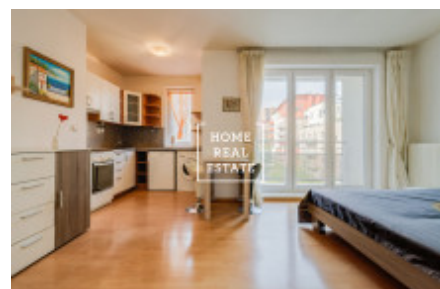

HOME
REAL
ESTATE

Rent flat 1+kk, 35 m² - Mattioliho

ID
Offer
Group
Furnished
Location
Ownership
Usable area
City
City district

[33865](#)
Rental
1+kk
Furnished
Mattioliho 15, Praha 10, Česko
Personal
35 m²
[Prague](#)
[Záběhllice](#)