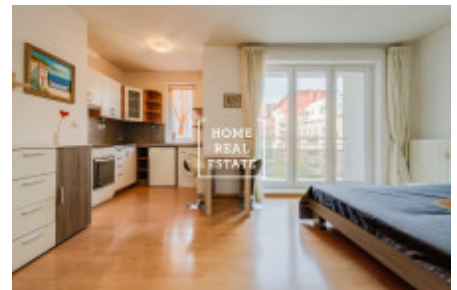

Rent flat 1+kk, 35 m2 - Mattioliho

ID	33865	Offer	Rental
Group	1+kk	Furnished	Furnished
Location	Mattioliho 15, Praha 10, Česko	Ownership	Personal
Usable area	35 m ²	City	Prague
City district	Záběhlice	Status	Realized