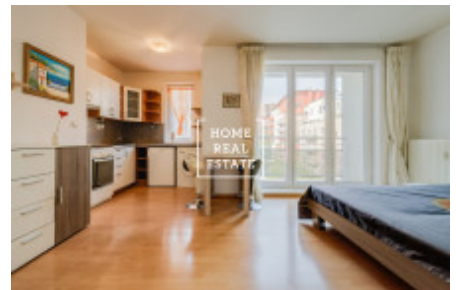

Rent flat 1+kk, 35 m2 - Mattioliho

ID	33865	Offer	Rental
Group	1+kk	Furnished	Furnished
Location	Mattioliho 15, Praha 10, Česko	Ownership	Personal
Usable area	35 m ²	City	Prague
City district	Záběhlice	Status	Realized