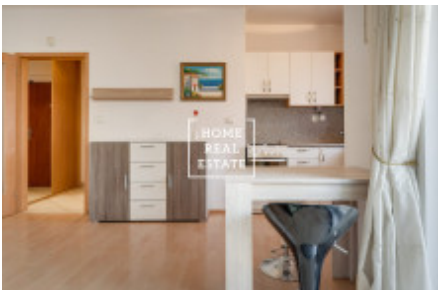

Rent flat 1+kk, 35 m2 - Mattioliho

ID	33865	Offer	Rental
Group	1+kk	Furnished	Furnished
Location	Mattioliho 15, Praha 10, Česko	Ownership	Personal
Usable area	35 m ²	City	Prague
City district	Záběhlice	Status	Realized