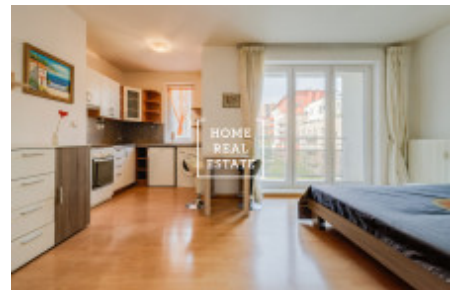

## Rent flat 1+kk, 35 m2 - Mattioliho

ID	<a href="#">33865</a>	Offer	Rental
Group	1+kk	Furnished	Furnished
Location	Mattioliho 15, Praha 10, Česko	Ownership	Personal
Usable area	35 m <sup>2</sup>	City	<a href="#">Prague</a>
City district	<a href="#">Záběhlice</a>	Status	Realized