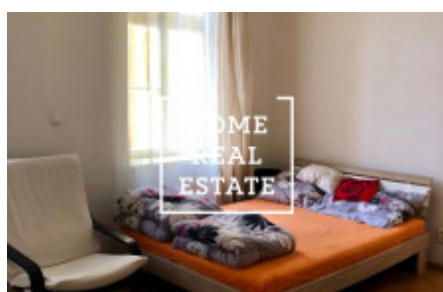

HOME
REAL
ESTATE

Rent flat 1+kk, 40 m² - Tábořská

ID	33861	Offer	Rental
Group	1+kk	Furnished	Furnished
Location	Tábořská 28, Praha 4-Nusle, Česko	Ownership	Personal
Usable area	40 m ²	City	Prague
City district	Nusle	Status	Realized