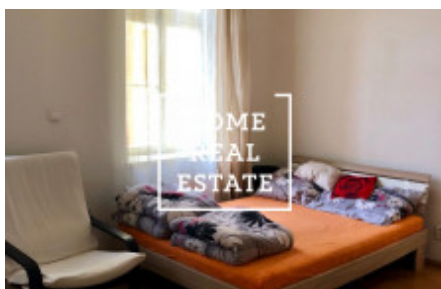

## Rent flat 1+kk, 40 m<sup>2</sup> - Tábořská

ID	<a href="#">33861</a>	Offer	Rental
Group	1+kk	Furnished	Furnished
Location	Tábořská 28, Praha 4-Nusle, Česko	Ownership	Personal
Usable area	40 m <sup>2</sup>	City	<a href="#">Prague</a>
City district	<a href="#">Nusle</a>	Status	Realized