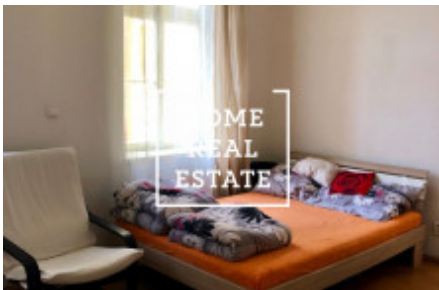

Rent flat 1+kk, 40 m² - Tábořská

ID	33861	Offer	Rental
Group	1+kk	Furnished	Furnished
Location	Tábořská 28, Praha 4-Nusle, Česko	Ownership	Personal
Usable area	40 m ²	City	Prague
City district	Nusle	Status	Realized