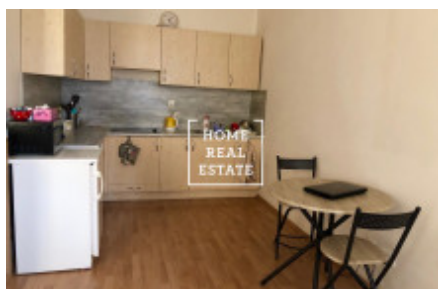

## Rent flat 1+kk, 40 m<sup>2</sup> - Tábořská

ID	<a href="#">33861</a>	Offer	Rental
Group	1+kk	Furnished	Furnished
Location	Tábořská 28, Praha 4-Nusle, Česko	Ownership	Personal
Usable area	40 m <sup>2</sup>	City	<a href="#">Prague</a>
City district	<a href="#">Nusle</a>	Status	Realized