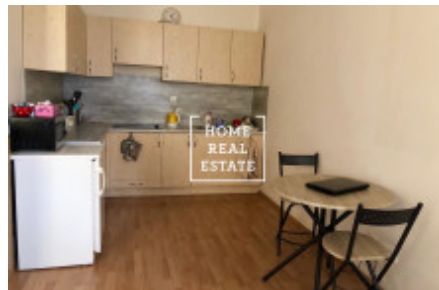

Rent flat 1+kk, 40 m² - Tábořská

ID	33861	Offer	Rental
Group	1+kk	Furnished	Furnished
Location	Tábořská 28, Praha 4-Nusle, Česko	Ownership	Personal
Usable area	40 m ²	City	Prague
City district	Nusle	Status	Realized