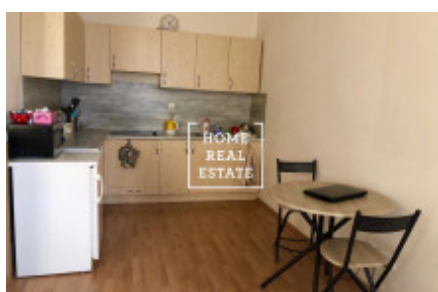

HOME
REAL
ESTATE

Rent flat 1+kk, 40 m² - Tábořská

ID	33861	Offer	Rental
Group	1+kk	Furnished	Furnished
Location	Tábořská 28, Praha 4-Nusle, Česko	Ownership	Personal
Usable area	40 m ²	City	Prague
City district	Nusle	Status	Realized