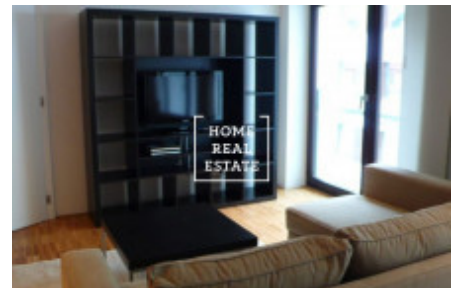

HOME
REAL
ESTATE

Rent flat 2+kk, 66 m2 - Prokopova

„Home Real Estate“ offers to rent a 1-bedroom flat with the full area of 66 m² and a terrace (7 m²) in residence Prokopova in Prague 3 - Žižkov.

This fully furnished flat is situated on the 5th floor of a new building with elevator. The flat layout includes large living room with kitchen unit equipped with all necessary electronic devices, bedroom with double bed and wardrobe, and a bathroom with bath, sink and toilet.