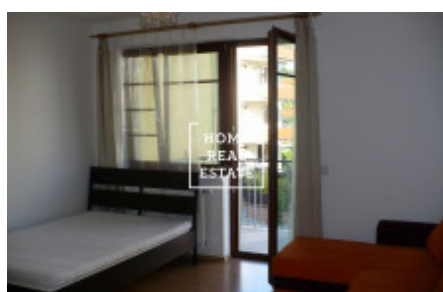

HOME
REAL
ESTATE

Rent flat 1+kk, 35 m² - Vladycká

ID	33856	Offer	Rental
Group	1+kk	Furnished	Furnished
Location	Vladycká 1542/5, Praha 15-Hostivař, Česko	Ownership	Personal
Usable area	35 m ²	City	Prague
City district	Hostivař	Status	Realized