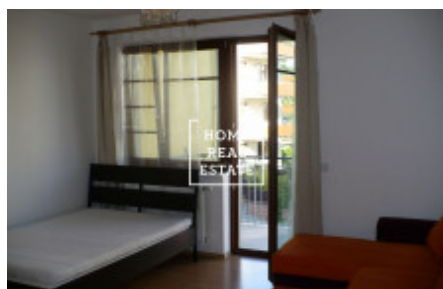

HOME
REAL
ESTATE

Rent flat 1+kk, 35 m² - Vladycká

ID
Offer
Group
Furnished
Location
Ownership
Usable area
City
City district

[33856](#)
Rental
1+kk
Furnished
Vladycká 1542/5, Praha 15-
Hostivař, Česko
Personal
35 m²
[Prague](#)
[Hostivař](#)