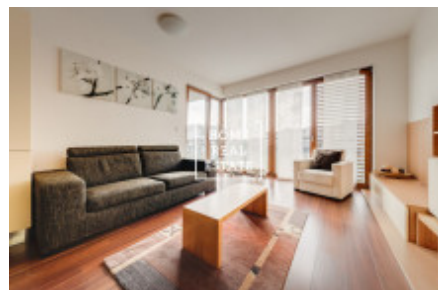

## Rent flat 2+kk, 68 m2 - Nad Smetankou

ID	<a href="#">33853</a>	Offer	Rental
Group	2+kk	Furnished	Furnished
Location	Nad Smetankou 10, 190 00 Praha 9, Česko	Ownership	Personal
Usable area	68 m <sup>2</sup>	City	<a href="#">Prague</a>
City district	<a href="#">Hrdlořezy</a>	Status	Realized