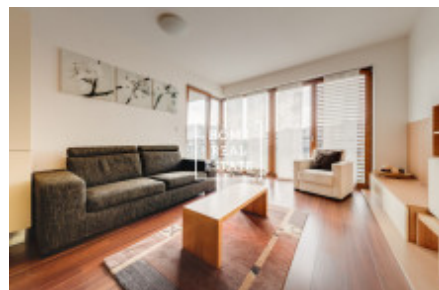

HOME
REAL
ESTATE

Rent flat 2+kk, 68 m2 - Nad Smetankou

ID	33853
Offer	Rental
Group	2+kk
Furnished	Furnished
Location	Nad Smetankou 10, 190 00 Praha 9, Česko
Ownership	Personal
Usable area	68 m ²
City	Prague
City district	Hrdlořezy