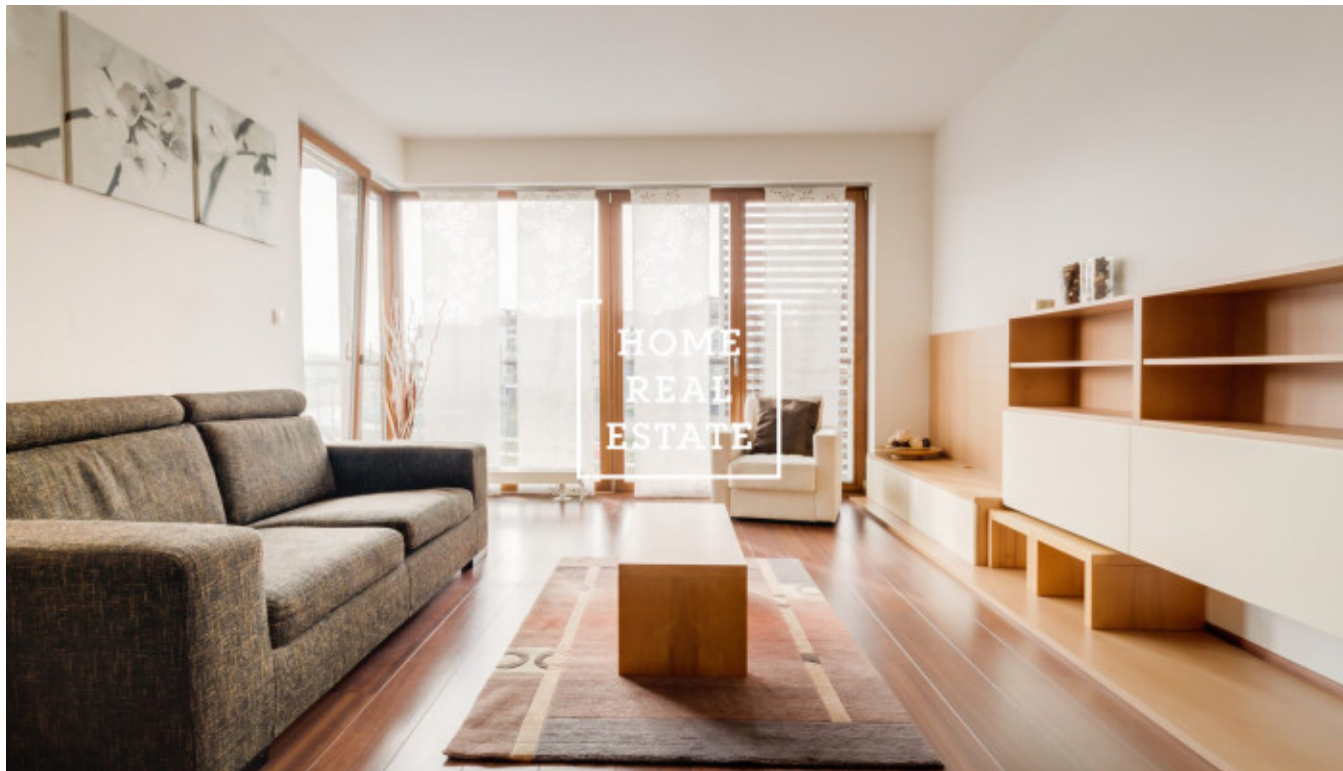

## Rent flat 2+kk, 68 m2 - Nad Smetankou

ID	<a href="#">33853</a>	Offer	Rental
Group	2+kk	Furnished	Furnished
Location	Nad Smetankou 10, 190 00 Praha 9, Česko	Ownership	Personal
Usable area	68 m <sup>2</sup>	City	<a href="#">Prague</a>
City district	<a href="#">Hrdlořezy</a>	Status	Realized