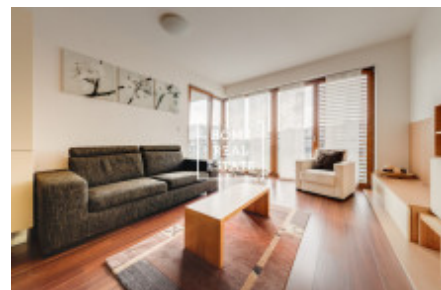

## Rent flat 2+kk, 68 m2 - Nad Smetankou

ID	<a href="#">33853</a>	Offer	Rental
Group	2+kk	Furnished	Furnished
Location	Nad Smetankou 10, 190 00 Praha 9, Česko	Ownership	Personal
Usable area	68 m <sup>2</sup>	City	<a href="#">Prague</a>
City district	<a href="#">Hrdlořezy</a>	Status	Realized