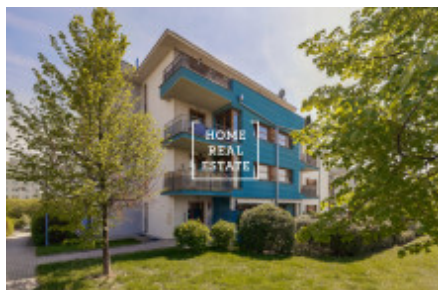

HOME
REAL
ESTATE

Rent flat 1+kk, 33 m2 - Eberlova

ID	33850
Offer	Rental
Group	1+kk
Furnished	Furnished
Location	Eberlova 4, Praha 13-Stodůlky, Česko
Ownership	Personal
Usable area	33 m ²
City	Prague
City district	Stodůlky