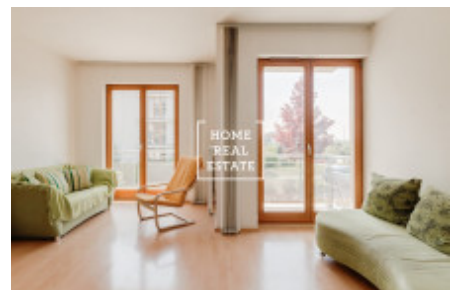

HOME
REAL
ESTATE

Rent flat 1+kk, 33 m2 - Eberlova

ID	33850
Offer	Rental
Group	1+kk
Furnished	Furnished
Location	Eberlova 4, Praha 13-Stodůlky, Česko
Ownership	Personal
Usable area	33 m ²
City	Prague
City district	Stodůlky