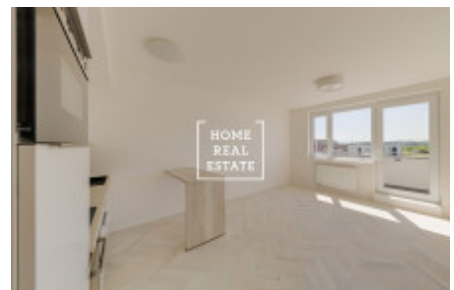

## Rent flat 1+kk, 35 m2 - Kryšpínova

ID	<a href="#">33841</a>
Offer	Rental
Group	1+kk
Furnished	unfurnished
Location	Kryšpínova 5, Praha-Dolní Měcholupy, Česko
Ownership	Personal
Usable area	35 m <sup>2</sup>
City	<a href="#">Prague</a>
City district	<a href="#">Dolní Měcholupy</a>