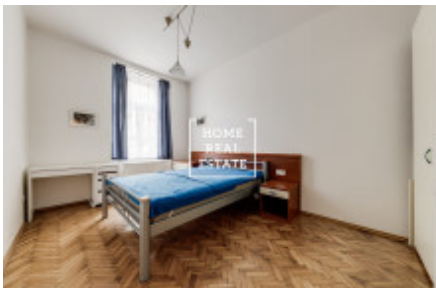

HOME
REAL
ESTATE

Rent flat 2+1, 60 m2 - Plzeňská

ID	33827
Offer	Rental
Group	2+1
Furnished	Furnished
Location	Plzeňská 26, Praha 5-Smíchov, Česko
Ownership	Personal
Usable area	60 m ²
City	Prague
City district	Košíře