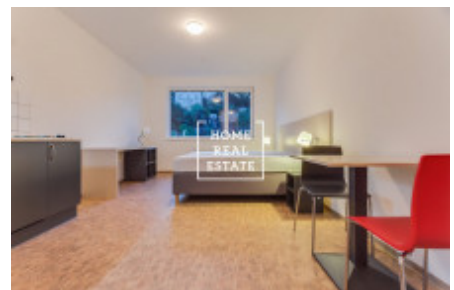

## Rent flat 1+kk, 35 m<sup>2</sup> - Křížová

ID	<a href="#">33826</a>
Offer	Rental
Group	1+kk
Furnished	Furnished
Location	Křížová 2143/23, Smíchov, 150 00 Praha-Praha 5, Česko
Ownership	Personal
Usable area	35 m <sup>2</sup>
City	<a href="#">Prague</a>
City district	<a href="#">Smíchov</a>