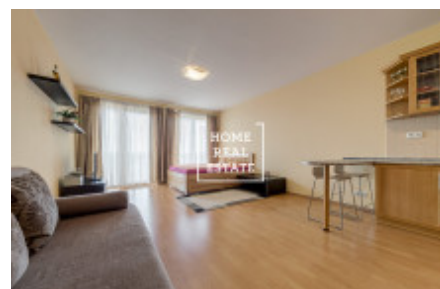

HOME
REAL
ESTATE

Rent flat 1+kk, 45 m² - Panuškova

ID
Offer
Group
Furnished
Location
Ownership
Usable area
City
City district

[33816](#)
Rental
1+kk
Furnished
Panuškova 4, Praha 4, Česko
Personal
45 m²
[Prague](#)
[Křč](#)