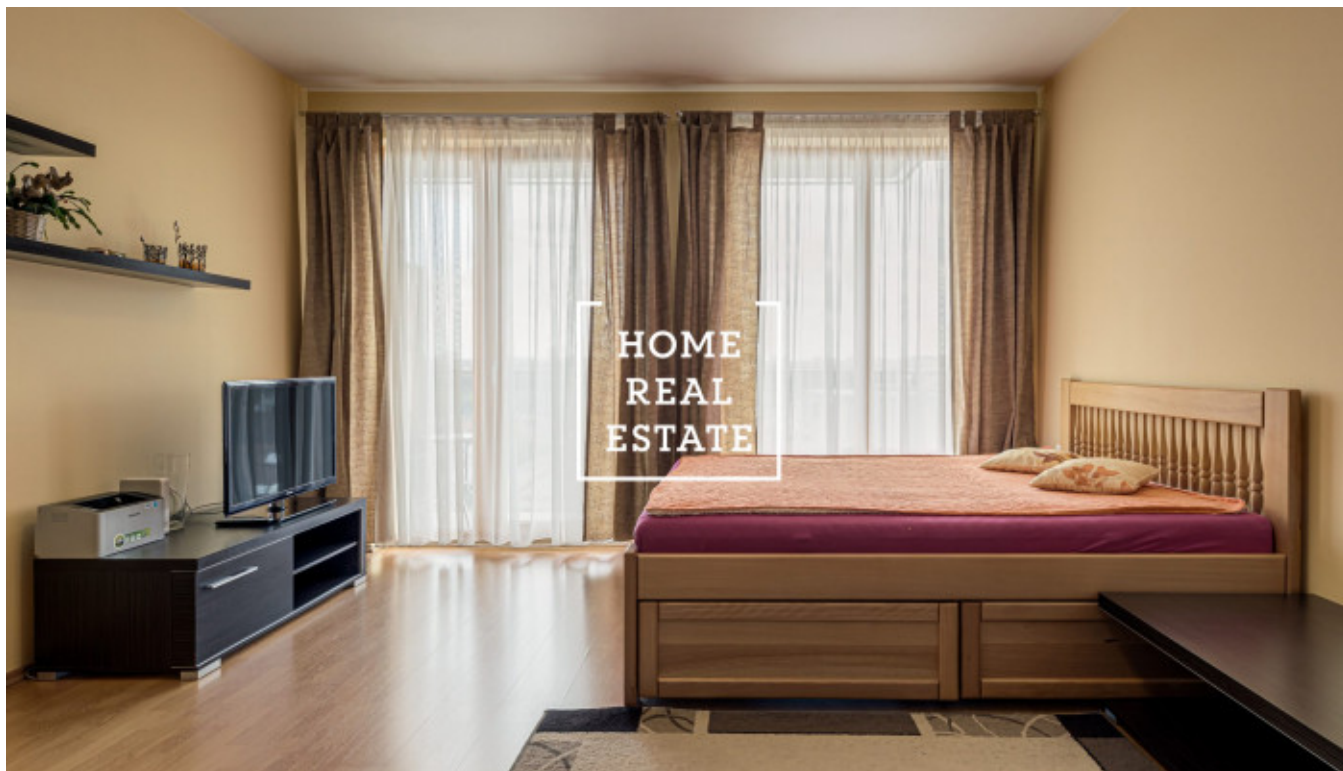

HOME
REAL
ESTATE

Rent flat 1+kk, 45 m² - Panuškova

ID
Offer
Group
Furnished
Location
Ownership
Usable area
City
City district

[33816](#)
Rental
1+kk
Furnished
Panuškova 4, Praha 4, Česko
Personal
45 m²
[Prague](#)
[Křč](#)