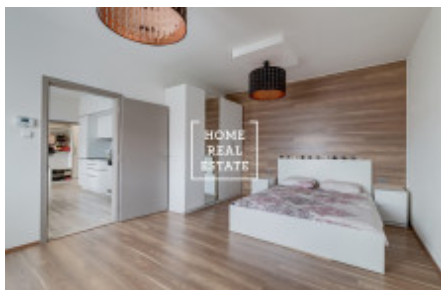

HOME
REAL
ESTATE

Rent flat 2+kk, 59 m2 - Komunardů