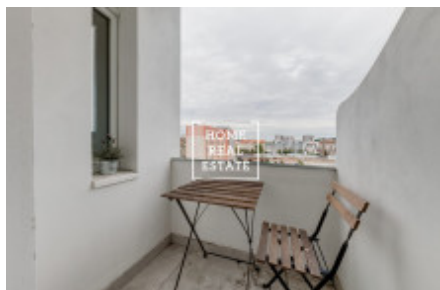

HOME
REAL
ESTATE

Rent flat 2+kk, 59 m2 - Komunardů

„Home Real Estate“ offers to rent a 1-bedroom flat (59 sqm) with balcony, situated in a very popular district Prague 7 - Holešovice.

The fully furnished flat is situated on the 4th floor of a reconstructed building with lift. The flat layout includes living room with TV, dinner table and kitchen unit equipped with all necessary electronic devices, bedroom with double bed and wardrobe, entrance hall, utility room, bathroom with shower and washing machine and a separate toilet.

Prague 7 is a very popular part of the city, full of culture and greenery. All public amenities nearby are a matter of course. You can find local farm market, modern art museum DOX, La Fabrika theatre and Stromovka park in the area.