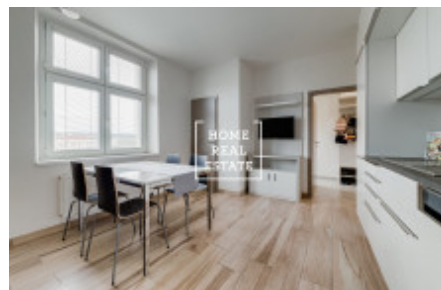

HOME
REAL
ESTATE

Rent flat 2+kk, 59 m2 - Komunardů

„Home Real Estate“ offers to rent a 1-bedroom flat (59 sqm) with balcony, situated in a very popular district Prague 7 - Holešovice.

The fully furnished flat is situated on the 4th floor of a reconstructed building with lift. The flat layout includes living room with TV, dinner table and kitchen unit equipped with all necessary electronic devices, bedroom with double bed and wardrobe, entrance hall, utility room, bathroom with shower and washing machine and a separate toilet.