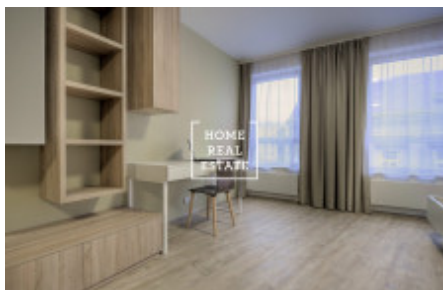

HOME
REAL
ESTATE

Rent flat 1+kk, 48 m2 - Donská

ID	33810
Offer	Rental
Group	1+kk
Furnished	Furnished
Location	Donská 317/12, 101 00 Praha 10- Vršovice, Česko
Ownership	Personal
Usable area	48 m ²
City	Prague
City district	Vršovice