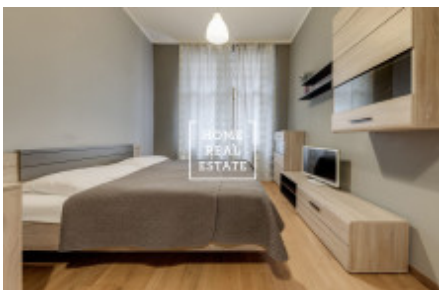

HOME
REAL
ESTATE

Rent flat 2+kk, 58 m2 - Na Bělidle

ID	33794
Offer	Rental
Group	2+kk
Furnished	Furnished
Location	Na Bělidle 27, Praha 5-Smíchov, Česko
Ownership	Personal
Usable area	58 m ²
City	Prague
City district	Smíchov