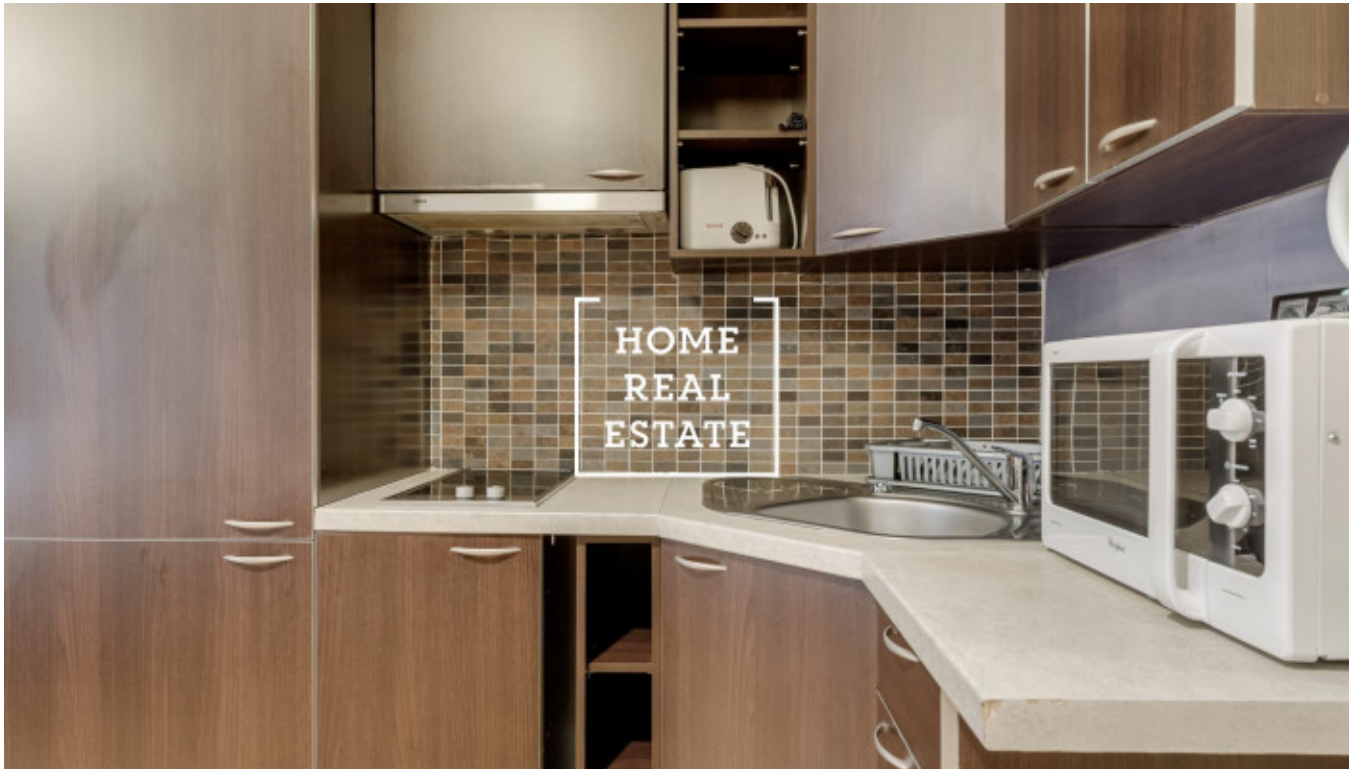

HOME
REAL
ESTATE

Rent flat 2+kk, 58 m2 - Na Bělidle

ID	33794
Offer	Rental
Group	2+kk
Furnished	Furnished
Location	Na Bělidle 27, Praha 5-Smíchov, Česko
Ownership	Personal
Usable area	58 m ²
City	Prague
City district	Smíchov