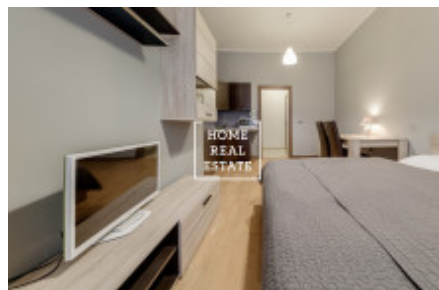

HOME
REAL
ESTATE

Rent flat 2+kk, 58 m2 - Na Bělidle

ID	33794
Offer	Rental
Group	2+kk
Furnished	Furnished
Location	Na Bělidle 27, Praha 5-Smíchov, Česko
Ownership	Personal
Usable area	58 m ²
City	Prague
City district	Smíchov