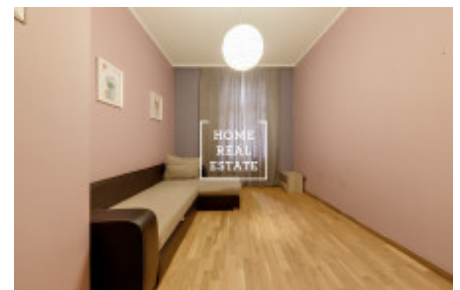

HOME
REAL
ESTATE

Rent flat 2+kk, 58 m2 - Na Bělidle

ID	33794
Offer	Rental
Group	2+kk
Furnished	Furnished
Location	Na Bělidle 27, Praha 5-Smíchov, Česko
Ownership	Personal
Usable area	58 m ²
City	Prague
City district	Smíchov