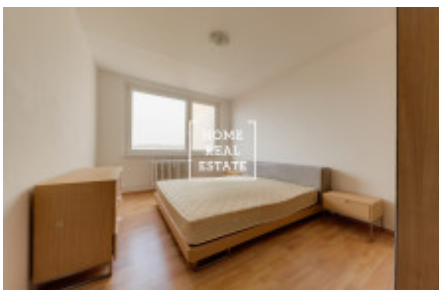

Rent flat atypical, 75 m2 - Nušlova

ID	33773	Offer	Rental
Group	Atypical	Furnished	Furnished
Location	Nušlova 7, Praha 13- Stodůlky, Česko	Ownership	Personal
Usable area	75 m ²	City	Prague
City district	Stodůlky	Status	Realized