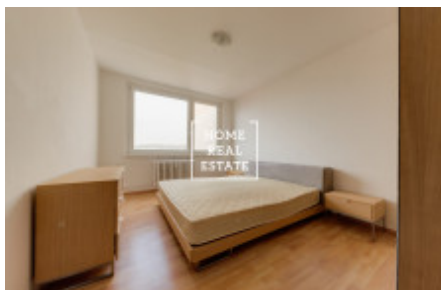

Rent flat atypical, 75 m2 - Nušlova

ID	33773	Offer	Rental
Group	Atypical	Furnished	Furnished
Location	Nušlova 7, Praha 13- Stodůlky, Česko	Ownership	Personal
Usable area	75 m ²	City	Prague
City district	Stodůlky	Status	Realized