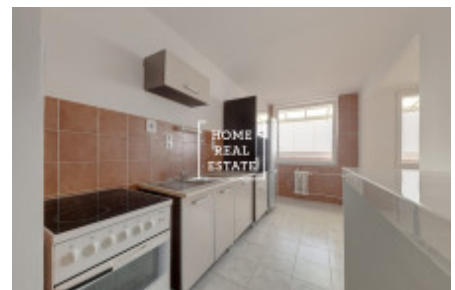

Rent flat atypical, 75 m2 - Nušlova

ID	33773	Offer	Rental
Group	Atypical	Furnished	Furnished
Location	Nušlova 7, Praha 13- Stodůlky, Česko	Ownership	Personal
Usable area	75 m ²	City	Prague
City district	Stodůlky	Status	Realized