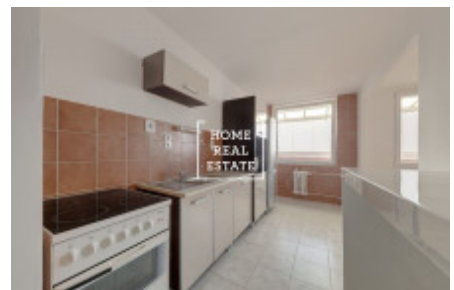

Rent flat atypical, 75 m2 - Nušlova

ID	33773	Offer	Rental
Group	Atypical	Furnished	Furnished
Location	Nušlova 7, Praha 13- Stodůlky, Česko	Ownership	Personal
Usable area	75 m ²	City	Prague
City district	Stodůlky	Status	Realized