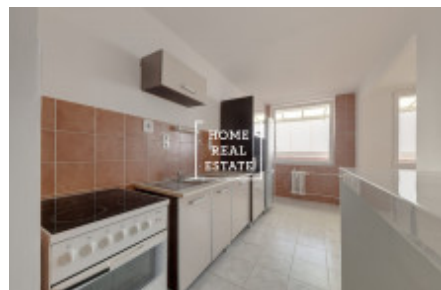

Rent flat atypical, 75 m2 - Nušlova

ID	33773	Offer	Rental
Group	Atypical	Furnished	Furnished
Location	Nušlova 7, Praha 13- Stodůlky, Česko	Ownership	Personal
Usable area	75 m ²	City	Prague
City district	Stodůlky	Status	Realized