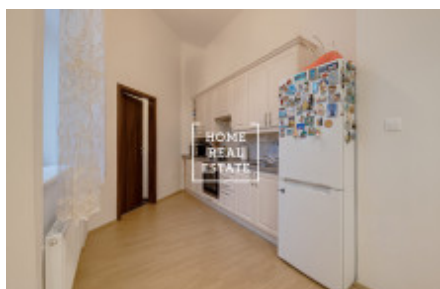

HOME
REAL
ESTATE

Rent flat atypical, 70 m² - Světova

ID
Offer
Group
Furnished
Location
Ownership
Usable area
City
City district

[33766](#)
Rental
Atypical
Furnished
Světova 1, Praha 8-Palmovka,
Česko
Personal
70 m²
[Prague](#)
[Libeň](#)