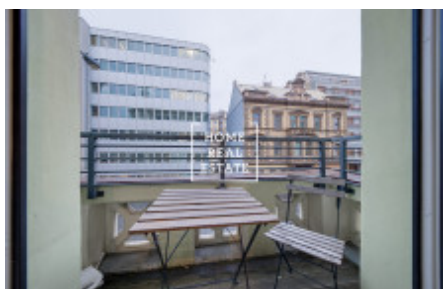

HOME
REAL
ESTATE

Rent flat atypical, 70 m² - Světova

ID
Offer
Group
Furnished
Location
Ownership
Usable area
City
City district

[33766](#)
Rental
Atypical
Furnished
Světova 1, Praha 8-Palmovka,
Česko
Personal
70 m²
[Prague](#)
[Libeň](#)