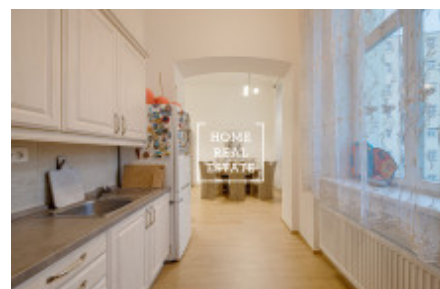

HOME
REAL
ESTATE

Rent flat atypical, 70 m² - Světova

ID
Offer
Group
Furnished
Location
Ownership
Usable area
City
City district

[33766](#)
Rental
Atypical
Furnished
Světova 1, Praha 8-Palmovka,
Česko
Personal
70 m²
[Prague](#)
[Libeň](#)