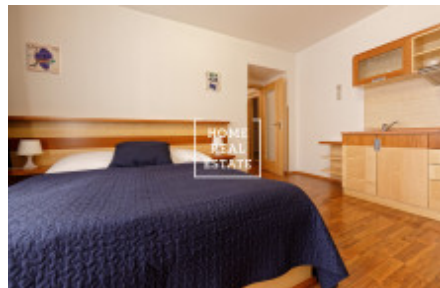

HOME
REAL
ESTATE

Rent flat 1+kk, 30 m2 - Nádražní