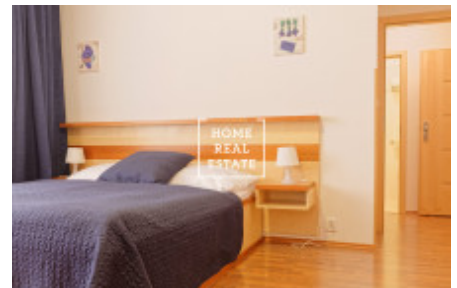

HOME
REAL
ESTATE

Rent flat 1+kk, 30 m2 - Nádražní