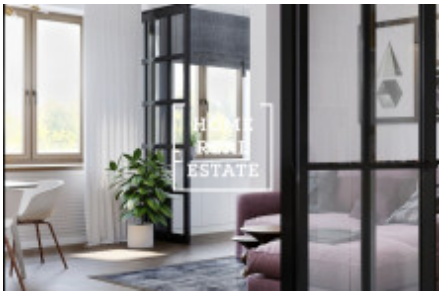

## Sale flat 2+kk, 50 m2 - Za Karlínským přístavem

Home Real Estate offers an apartment 2+kk for sale in the new residential project.

Apartment is 56 m<sup>2</sup>, it consists of bedroom (12,2 m<sup>2</sup>), living room with kitchenette (24,7 m<sup>2</sup>), WC (1,3 m<sup>2</sup>), bathroom (3,6 m<sup>2</sup>) and storage room (3,1 m<sup>2</sup>).