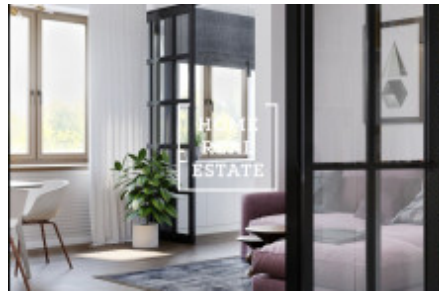

## Sale flat 2+kk, 50 m2 - Za Karlínským přístavem

Home Real Estate offers an apartment 2+kk for sale in the new residential project.

Apartment is 56 m<sup>2</sup>, it consists of bedroom (12,2 m<sup>2</sup>), living room with kitchenette (24,7 m<sup>2</sup>), WC (1,3 m<sup>2</sup>), bathroom (3,6 m<sup>2</sup>) and storage room (3,1 m<sup>2</sup>).

Residential project is absolutely new and unique to Prague. There is a common terrace at the roof level for the tenants of this complex.

Parking space is available for the extra payment.

Karlín district is a rapidly developed location with modern buildings such as Danube House, Nile House, Amazon Court, River Diamond. Combination of these buildings provides a fresh architectural breath into the city. This location has a huge rental potential due to the high capacity of office buildings of international companies.