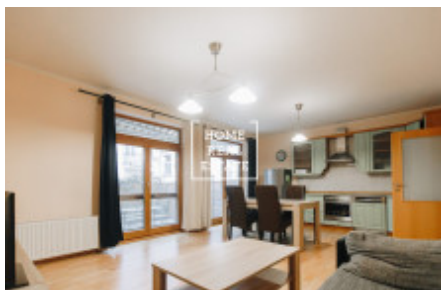

HOME
REAL
ESTATE

Rent flat 3+kk, 85 m2 - Lublaňská

| | |
|---------------|-------------------------------|
| ID | 33733 |
| Offer | Rental |
| Group | 3+kk |
| Furnished | Furnished |
| Location | Lublaňská 6, Vinohrady, Česko |
| Ownership | Personal |
| Usable area | 85 m ² |
| City | Prague |
| City district | Nové Město |