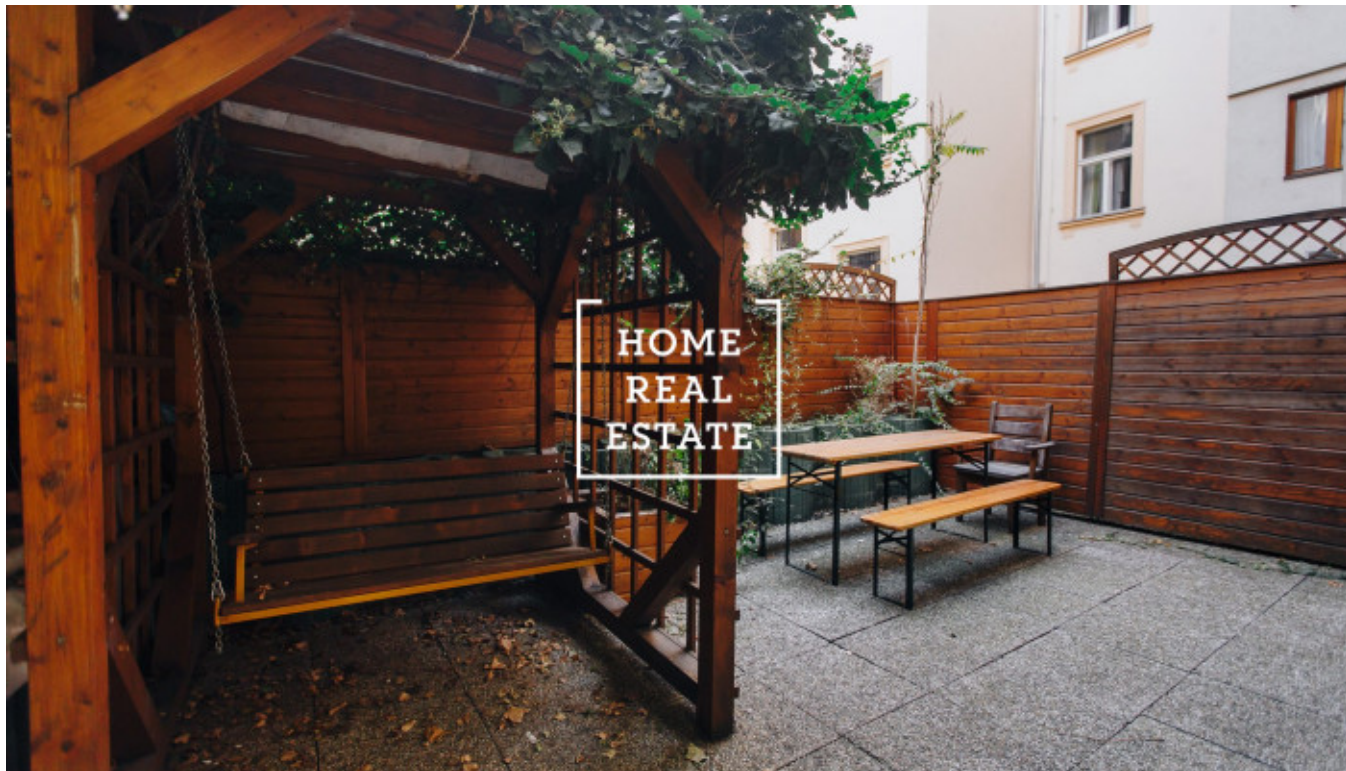

HOME
REAL
ESTATE

Rent flat 3+kk, 85 m2 - Lublaňská

| | |
|---------------|-------------------------------|
| ID | 33733 |
| Offer | Rental |
| Group | 3+kk |
| Furnished | Furnished |
| Location | Lublaňská 6, Vinohrady, Česko |
| Ownership | Personal |
| Usable area | 85 m ² |
| City | Prague |
| City district | Nové Město |