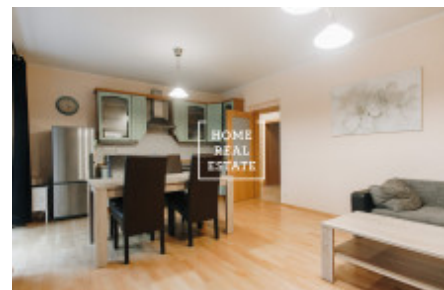

HOME
REAL
ESTATE

Rent flat 3+kk, 85 m2 - Lublaňská

| | |
|---------------|-------------------------------|
| ID | 33733 |
| Offer | Rental |
| Group | 3+kk |
| Furnished | Furnished |
| Location | Lublaňská 6, Vinohrady, Česko |
| Ownership | Personal |
| Usable area | 85 m ² |
| City | Prague |
| City district | Nové Město |