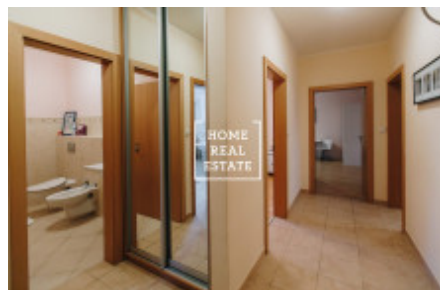

HOME
REAL
ESTATE

Rent flat 3+kk, 85 m2 - Lublaňská

| | |
|---------------|-------------------------------|
| ID | 33733 |
| Offer | Rental |
| Group | 3+kk |
| Furnished | Furnished |
| Location | Lublaňská 6, Vinohrady, Česko |
| Ownership | Personal |
| Usable area | 85 m ² |
| City | Prague |
| City district | Nové Město |