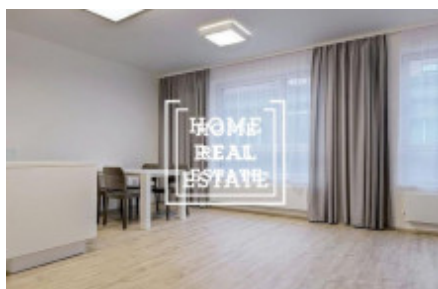

Rent flat 2+kk, 68 m2 - Rybalkova

ID
Offer
Group
Furnished
Ownership
Usable area
City
City district

[33732](#)
Rental
2+kk
Furnished
Personal
68 m²
[Prague](#)
[Vinohrady](#)