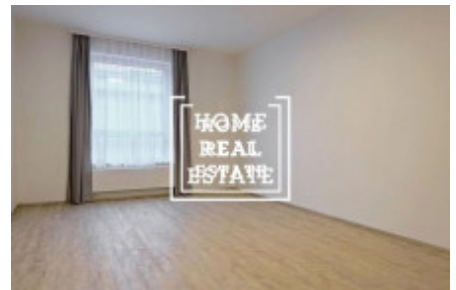

## Rent flat 2+kk, 68 m2 - Donská

ID	<a href="#">33731</a>
Offer	Rental
Group	2+kk
Furnished	Furnished
Ownership	Personal
Usable area	68 m <sup>2</sup>
Parking	Yes
City	<a href="#">Prague</a>
City district	<a href="#">Vršovice</a>