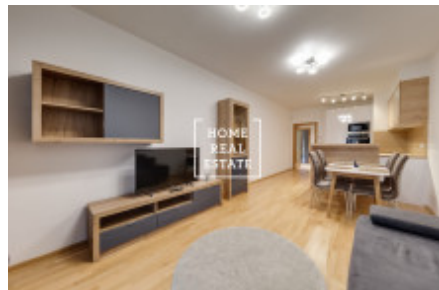

HOME
REAL
ESTATE

Rent flat atypical, 90 m2 - Nekvasilova

«Home Real Estate» offers to rent a 3+kk apartment 90 m², which is located in Prague 8 - Karlín. The spacious and stylish flat is situated on the second floor of a new building in Prague 8 - Karlín. The layout of the flat includes a living room with kitchen unit, 2 bedrooms, bathroom, separate WC, utility room with washing machine and dryer, and entrance hall. Large terrace is another great advantage of the apartment.

Only high-quality materials are used in the whole apartment interior: new wooden floors, and stylish tiles. The kitchen unit is equipped with all necessary electronic appliances (ceramic stove, en-suite oven, fridge and a microwave oven). Bedrooms features double beds with night tables and wardrobes. Bathroom is equipped with bathtub and sink. There is an en-suite wardrobe in the entrance hall.