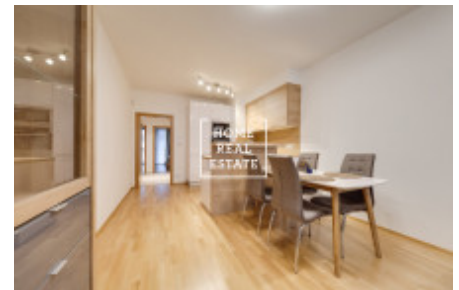

HOME
REAL
ESTATE

Rent flat atypical, 90 m2 - Nekvasilova

«Home Real Estate» offers to rent a 3+kk apartment 90 m², which is located in Prague 8 - Karlín. The spacious and stylish flat is situated on the second floor of a new building in Prague 8 - Karlín. The layout of the flat includes a living room with kitchen unit, 2 bedrooms, bathroom, separate WC, utility room with washing machine and dryer, and entrance hall. Large terrace is another great advantage of the apartment.

Only high-quality materials are used in the whole apartment interior: new wooden floors, and stylish tiles. The kitchen unit is equipped with all necessary electronic appliances (ceramic stove, en-suite oven, fridge and a microwave oven). Bedrooms features double beds with night tables and wardrobes. Bathroom is equipped with bathtub and sink. There is an en-suite wardrobe in the entrance hall.