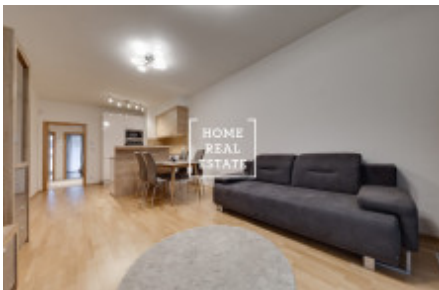

HOME
REAL
ESTATE

Rent flat atypical, 90 m2 - Nekvasilova

«Home Real Estate» offers to rent a 3+kk apartment 90 m², which is located in Prague 8 - Karlín. The spacious and stylish flat is situated on the second floor of a new building in Prague 8 - Karlín. The layout of the flat includes a living room with kitchen unit, 2 bedrooms, bathroom, separate WC, utility room with washing machine and dryer, and entrance hall. Large terrace is another great advantage of the apartment.

Only high-quality materials are used in the whole apartment interior: new wooden floors, and stylish tiles. The kitchen unit is equipped with all necessary electronic appliances (ceramic stove, en-suite oven, fridge and a microwave oven). Bedrooms features double beds with night tables and wardrobes. Bathroom is equipped with bathtub and sink. There is an en-suite wardrobe in the entrance hall.