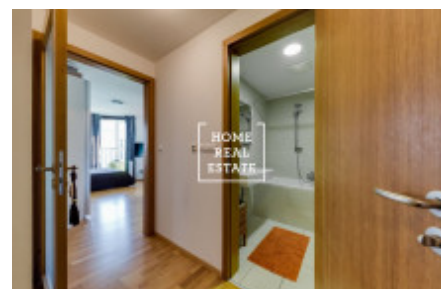

HOME
REAL
ESTATE

Rent flat 1+kk, 40 m2 - Pitterova

ID
Offer
Group
Furnished
Location
Ownership
Usable area
City
City district

[33711](#)
Rental
1+kk
Furnished
Pitterova 2855/7, Praha - Žižkov
Personal
40 m²
[Prague](#)
[Žižkov](#)