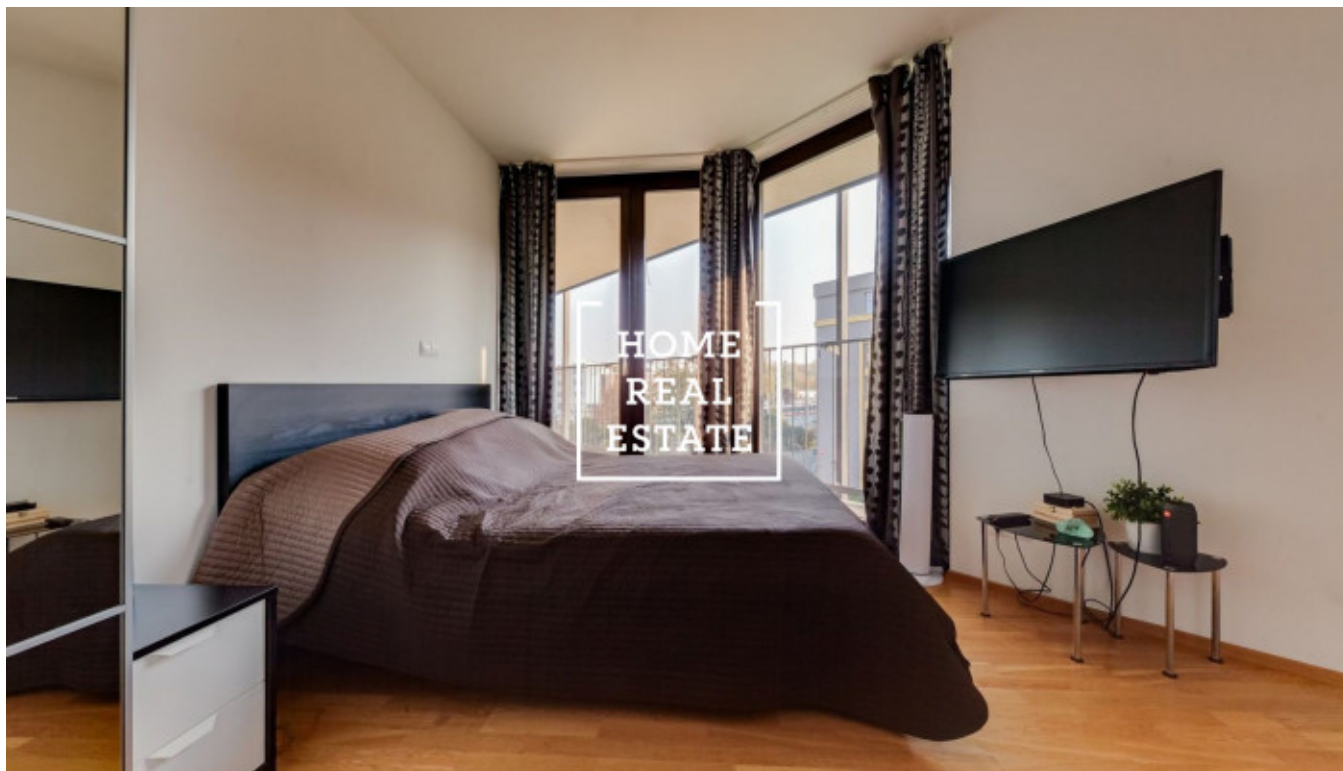

HOME
REAL
ESTATE

Rent flat 1+kk, 40 m2 - Pitterova

ID
Offer
Group
Furnished
Location
Ownership
Usable area
City
City district

[33711](#)
Rental
1+kk
Furnished
Pitterova 2855/7, Praha - Žižkov
Personal
40 m²
[Prague](#)
[Žižkov](#)