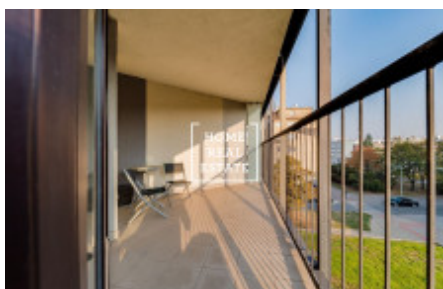

HOME
REAL
ESTATE

Rent flat 1+kk, 40 m2 - Pitterova

ID
Offer
Group
Furnished
Location
Ownership
Usable area
City
City district

[33711](#)
Rental
1+kk
Furnished
Pitterova 2855/7, Praha - Žižkov
Personal
40 m²
[Prague](#)
[Žižkov](#)