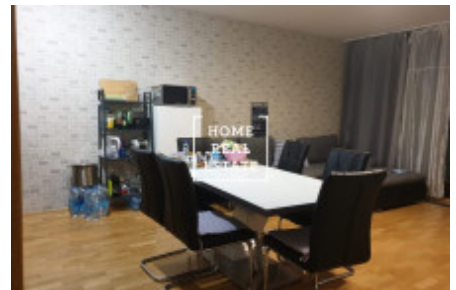

HOME
REAL
ESTATE

Rent flat 2+kk, 67 m² - Pitterova

ID	33705
Offer	Rental
Group	2+kk
Furnished	Furnished
Location	Pitterova 2855/11, 130 00 Praha 3, Česko
Ownership	Personal
Usable area	67 m ²
City	Prague
City district	Žižkov