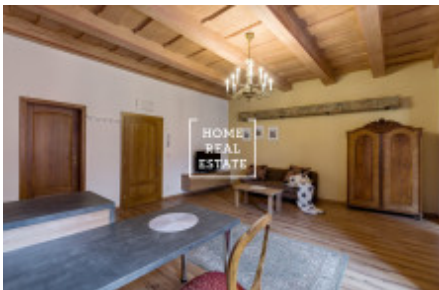

HOME
REAL
ESTATE

Rent flat 2+kk, 50 m2 - Mostecká

ID	33702
Offer	Rental
Group	2+kk
Furnished	Furnished
Location	Mostecká
Ownership	Personal
Usable area	50 m ²
City	Prague
City district	Malá Strana