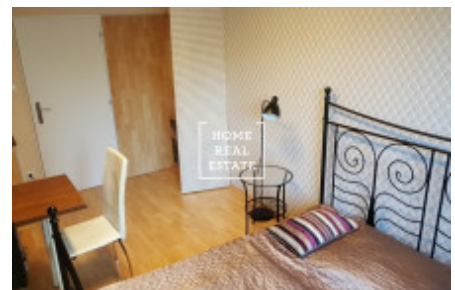

Sale flat 1+kk, 76 m² - Volutová

| | | | |
|---------------|--|-----------|------------------------|
| ID | 33661 | Offer | Sale |
| Group | 1+kk | Furnished | Furnished |
| Location | Volutová 2523/14, 158 00 Praha 13, Česko | Ownership | Personal |
| Usable area | 76 m ² | City | Prague |
| City district | Stodůlky | Status | Realized |