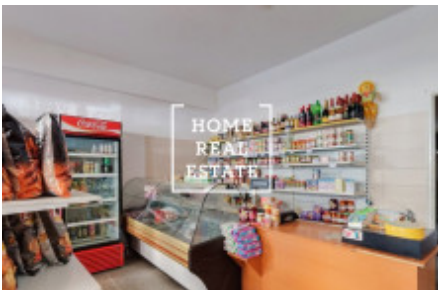

HOME
REAL
ESTATE

Rent commercial other, 47 m2 - Jičínská

Home Real Estate offers for rent a commercial space of 47 m2.
Excellent transport accessibility: within walking distance, metro and tram Flora.

Nearby all amenities: shops, restaurants, hotels, banks, post office, schools. Very popular and well known locality.

Now the space is used as a grocery store and 47m2 delicatessen, entrance from the street, shop window, alarm, security blinds, complete equipment of the shop including cash desk.
Total price : 27 000 CZK + 3 000 CZK utilities