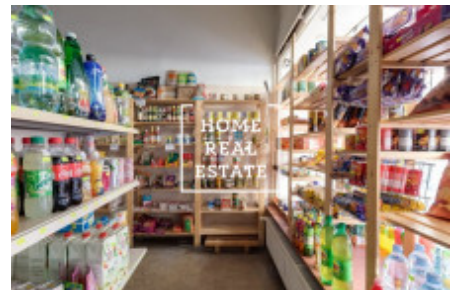

HOME
REAL
ESTATE

Rent commercial other, 47 m2 - Jičínská

Home Real Estate offers for rent a commercial space of 47 m2.
Excellent transport accessibility: within walking distance, metro and tram Flora.

Nearby all amenities: shops, restaurants, hotels, banks, post office, schools. Very popular and well known locality.

Now the space is used as a grocery store and 47m2 delicatessen, entrance from the street, shop window, alarm, security blinds, complete equipment of the shop including cash desk.
Total price : 27 000 CZK + 3 000 CZK utilities