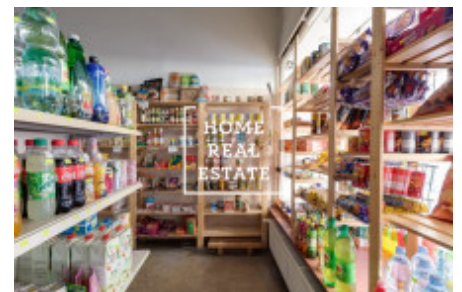

HOME
REAL
ESTATE

Rent commercial other, 47 m2 - Jičínská

Home Real Estate offers for rent a commercial space of 47 m2.
Excellent transport accessibility: within walking distance, metro and tram Flora.

Nearby all amenities: shops, restaurants, hotels, banks, post office, schools. Very popular and well known locality.

Now the space is used as a grocery store and 47m2 delicatessen, entrance from the street, shop window, alarm, security blinds, complete equipment of the shop including cash desk.
Total price : 27 000 CZK + 3 000 CZK utilities