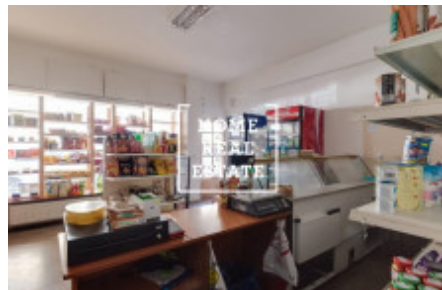

HOME
REAL
ESTATE

Rent commercial other, 47 m2 - Jičínská

Home Real Estate offers for rent a commercial space of 47 m2.
Excellent transport accessibility: within walking distance, metro and tram Flora.

Nearby all amenities: shops, restaurants, hotels, banks, post office, schools. Very popular and well known locality.

Now the space is used as a grocery store and 47m2 delicatessen, entrance from the street, shop window, alarm, security blinds, complete equipment of the shop including cash desk.
Total price : 27 000 CZK + 3 000 CZK utilities