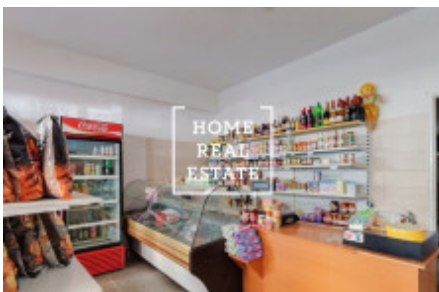

HOME
REAL
ESTATE

Rent commercial other, 47 m2 - Jičínská

Home Real Estate offers for rent a commercial space of 47 m2.
Excellent transport accessibility: within walking distance, metro and tram Flora.

Nearby all amenities: shops, restaurants, hotels, banks, post office, schools. Very popular and well known locality.

Now the space is used as a grocery store and 47m2 delicatessen, entrance from the street, shop window, alarm, security blinds, complete equipment of the shop including cash desk.
Total price : 27 000 CZK + 3 000 CZK utilities