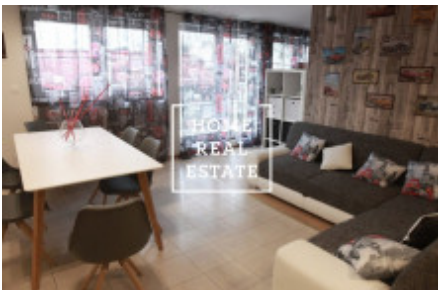

HOME
REAL
ESTATE

Rent commercial other, 100 m2 - Gorazdova