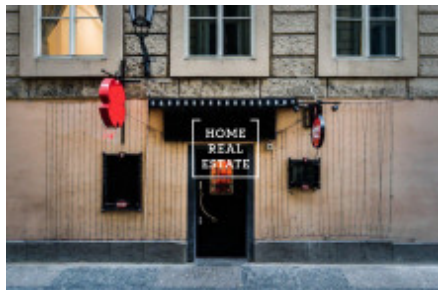

HOME
REAL
ESTATE

Rent commercial other, 120 m2

The company „Home Real Estate“ offers to rent a bar about 120 m², which is located in a very busy street on the Prague 1 - Old Town, very close to Charles Bridge.

Located on the ground floor of the historical house after reconstruction, have a separate handy from the main street.

Available immediately.

Price: 67 000Czk + utilities.

| | | | |
|---------------|-----------------------------|-----------|------------------------|
| ID | 33642 | Offer | Rental |
| Group | Other | Ownership | Personal |
| Usable area | 120 m ² | City | Prague |
| City district | Staré Město | Status | Realized |