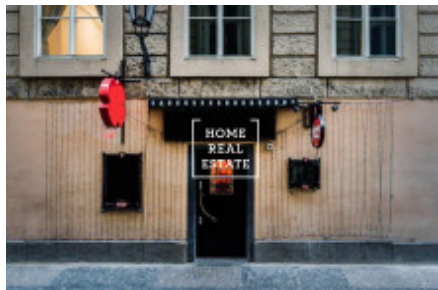

## Rent commercial other, 120 m2

The company „Home Real Estate“ offers to rent a bar about 120 m<sup>2</sup>, which is located in a very busy street on the Prague 1 - Old Town, very close to Charles Bridge.

Located on the ground floor of the historical house after reconstruction, have a separate handy from the main street.

Available immediately.

Price: 67 000Czk + utilities.

ID	<a href="#">33642</a>	Offer	Rental
Group	Other	Ownership	Personal
Usable area	120 m <sup>2</sup>	City	<a href="#">Prague</a>
City district	<a href="#">Staré Město</a>	Status	Realized