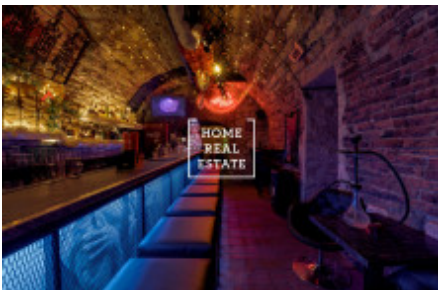

## Rent commercial other, 120 m2

The company „Home Real Estate“ offers to rent a bar about 120 m<sup>2</sup>, which is located in a very busy street on the Prague 1 - Old Town, very close to Charles Bridge.