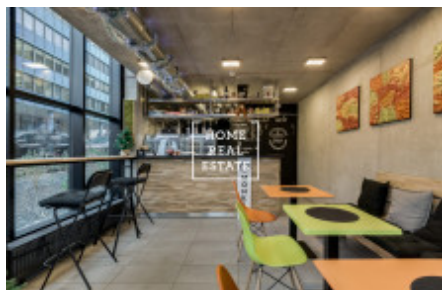

HOME
REAL
ESTATE

Rent commercial other, 80 m2 - Altajská

The „Home Real Estate“ company offers to rent a design café of 80 m² in a lucrative location of Prague 10 - Vršovice, with a high frequency of potential customers.

The café has a very convenient location. It is located in a large residence with 210 luxury luxury apartments and is surrounded by other apartment buildings.

The café is fully equipped with quality design furniture and is equipped with professional electronic appliances.