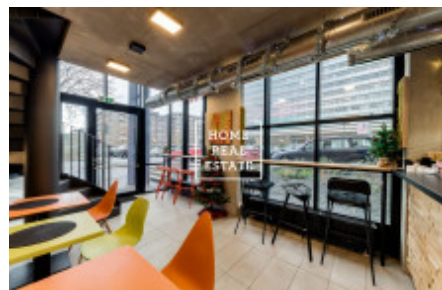

HOME
REAL
ESTATE

Rent commercial other, 80 m2 - Altajská

The „Home Real Estate“ company offers to rent a design café of 80 m² in a lucrative location of Prague 10 - Vršovice, with a high frequency of potential customers.

The café has a very convenient location. It is located in a large residence with 210 luxury luxury apartments and is surrounded by other apartment buildings.

The café is fully equipped with quality design furniture and is equipped with professional electronic appliances.