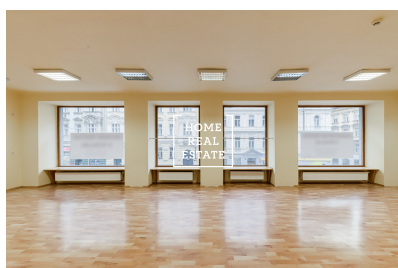

Rent commercial other, 630 m2 - Milady Horákové

„Home Real Estate“ offers eщ rent a commercial space with a total area of 630 sqm, located in the busy Milady Horakove Street in Prague 7 - Letna, near the Strossmayerovo namesti stop.

We have a wide portfolio of off-market commercial property offers. For more offers of restaurants, cafes and hotels for rent and sale visit our website horeca.cz.

The unfurnished commercial space is situated on three floors (basement, ground floor and 1st floor) and has 2 separate entrances from the main street (therefore the space can be divided into two!). There are large glass window displays on the ground and the first floor .

There are sanitary facilities on each floor, the space also features a warehouse and a small terrace.

The premises are suitable for gastro-operation, showroom, office or a combination of these (by dividing the space).