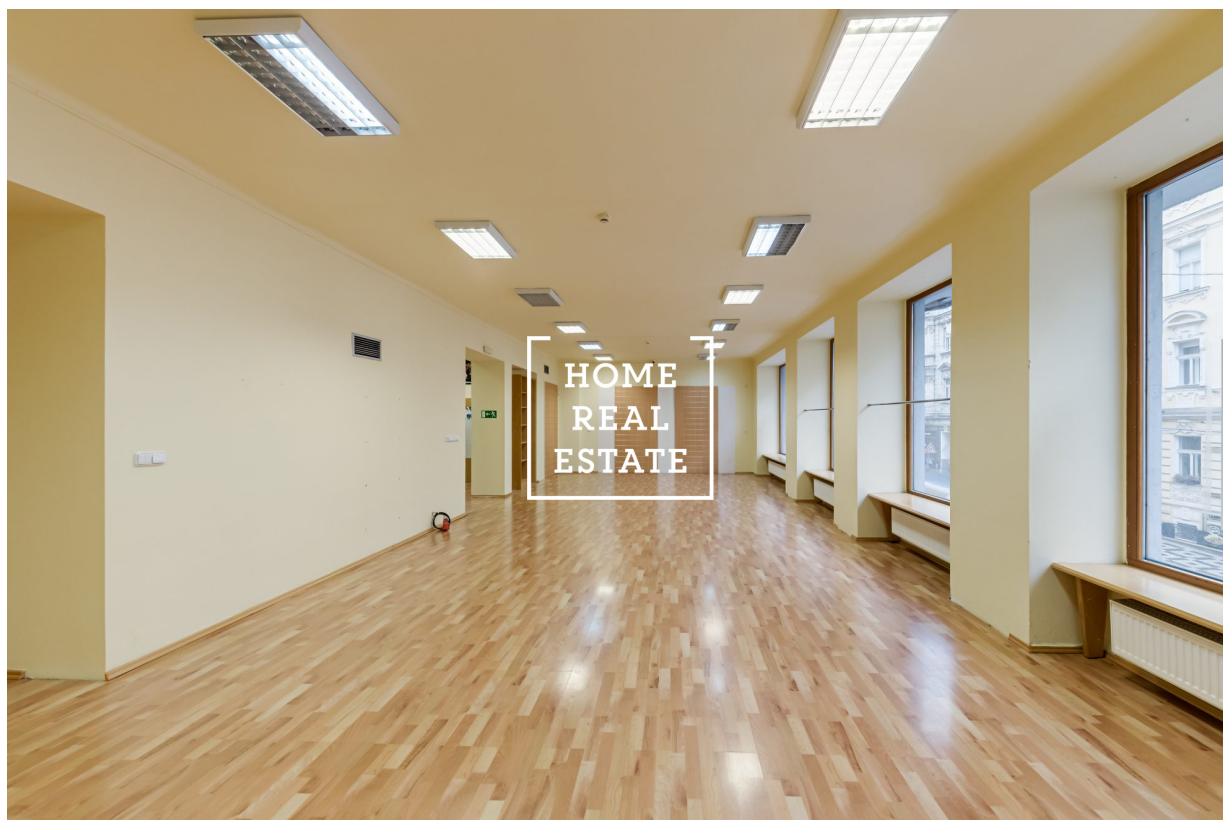

Rent commercial other, 630 m2 - Milady Horákové

„Home Real Estate“ offers eщ rent a commercial space with a total area of 630 sqm, located in the busy Milady Horakove Street in Prague 7 - Letna, near the Strossmayerovo namesti stop.

We have a wide portfolio of off-market commercial property offers. For more offers of restaurants, cafes and hotels for rent and sale visit our website horeca.cz.

The unfurnished commercial space is situated on three floors (basement, ground floor and 1st floor) and has 2 separate entrances from the main street (therefore the space can be divided into two!). There are large glass window displays on the ground and the first floor .