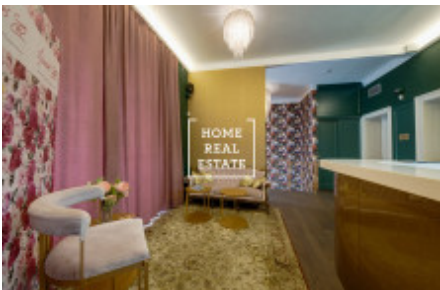

Rent commercial other, 300 m2 - Veletržní

ID	33604	Offer	Rental
Group	Other	Location	Veletržní
Ownership	Personal	Usable area	300 m ²
City	Prague	City district	Bubeneč
Status	Realized		