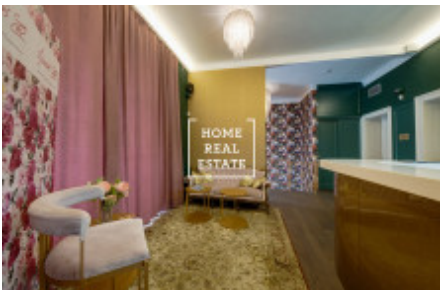

## Rent commercial other, 300 m2 - Veletržní

ID	<a href="#">33604</a>	Offer	Rental
Group	Other	Location	Veletržní
Ownership	Personal	Usable area	300 m <sup>2</sup>
City	<a href="#">Prague</a>	City district	<a href="#">Bubeneč</a>
Status	Realized		