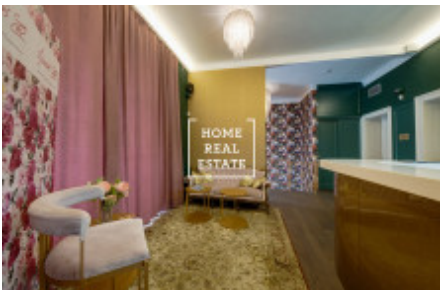

Rent commercial other, 300 m2 - Veletržní

| | | | |
|-----------|------------------------|---------------|-------------------------|
| ID | 33604 | Offer | Rental |
| Group | Other | Location | Veletržní |
| Ownership | Personal | Usable area | 300 m ² |
| City | Prague | City district | Bubeneč |
| Status | Realized | | |