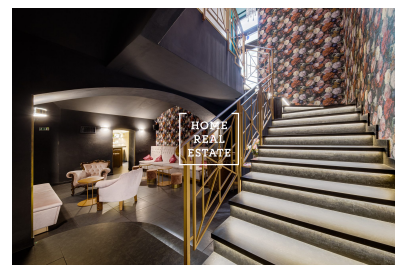

HOME
REAL
ESTATE

Rent commercial other, 300 m2 - Veletržní

**HOME
REAL
ESTATE**

ID
Offer
Group
Location
Ownership
Usable area
City
City district

[33604](#)
Rental
Other
Veletržní
Personal
300 m²
[Prague](#)
[Bubeneč](#)