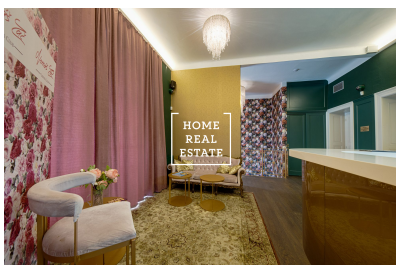

HOME
REAL
ESTATE

Rent commercial other, 300 m2 - Veletržní

**HOME
REAL
ESTATE**

ID
Offer
Group
Location
Ownership
Usable area
City
City district

[33604](#)
Rental
Other
Veletržní
Personal
300 m²
[Prague](#)
[Bubeneč](#)