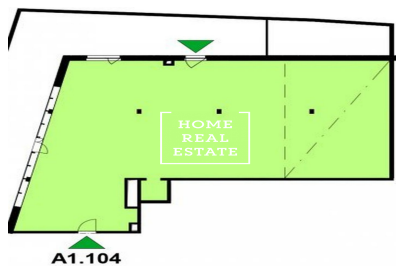

HOME
REAL
ESTATE

Sale commercial other, 272 m2 - Gabrielská

**HOME
REAL
ESTATE**

**HOME
REAL
ESTATE**

ID	33601
Offer	Sale
Group	Other
Location	Gabrielská 1/3331 Smíchov Praha
Ownership	Personal
Usable area	272 m ²
City	Prague
City district	Smíchov