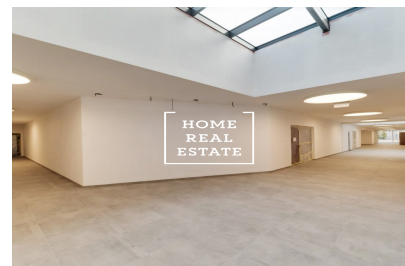

HOME
REAL
ESTATE

Sale commercial other, 272 m2 - Gabrielská

**HOME
REAL
ESTATE**

**HOME
REAL
ESTATE**

ID	33601
Offer	Sale
Group	Other
Location	Gabrielská 1/3331 Smíchov Praha
Ownership	Personal
Usable area	272 m ²
City	Prague
City district	Smíchov