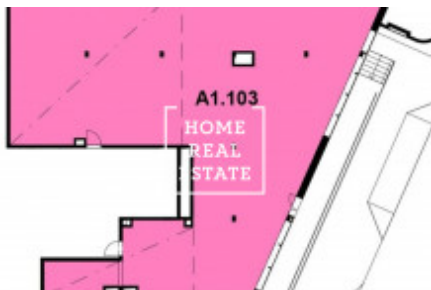

## Sale commercial other, 368 m2 - Gabrielská

ID	<a href="#">33600</a>	Offer	Sale
Group	Other	Location	Gabrielská 1/3331 Smíchov Praha
Ownership	Personal	Usable area	368 m <sup>2</sup>
City	<a href="#">Prague</a>	City district	<a href="#">Smíchov</a>
Status	Realized		