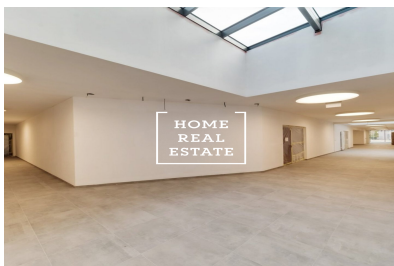

HOME
REAL
ESTATE

Sale commercial other, 368 m2 - Gabrielská

HOME
REAL
ESTATE

HOME
REAL
ESTATE

HOME
REAL
ESTATE

**HOME
REAL
ESTATE**

**HOME
REAL
ESTATE**

ID	33600
Offer	Sale
Group	Other
Location	Gabrielská 1/3331 Smíchov Praha
Ownership	Personal
Usable area	368 m ²
City	Prague
City district	Smíchov