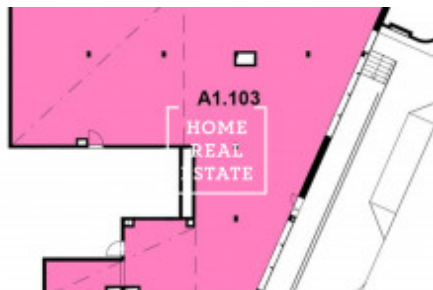

Sale commercial other, 368 m2 - Gabrielská

ID	33600	Offer	Sale
Group	Other	Location	Gabrielská 1/3331 Smíchov Praha
Ownership	Personal	Usable area	368 m ²
City	Prague	City district	Smíchov
Status	Realized		