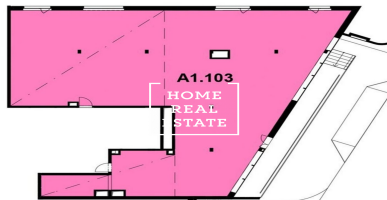

HOME
REAL
ESTATE

Sale commercial other, 368 m2 - Gabrielská

HOME
REAL
ESTATE

HOME
REAL
ESTATE

HOME
REAL
ESTATE

**HOME
REAL
ESTATE**

**HOME
REAL
ESTATE**

ID	33600
Offer	Sale
Group	Other
Location	Gabrielská 1/3331 Smíchov Praha
Ownership	Personal
Usable area	368 m ²
City	Prague
City district	Smíchov