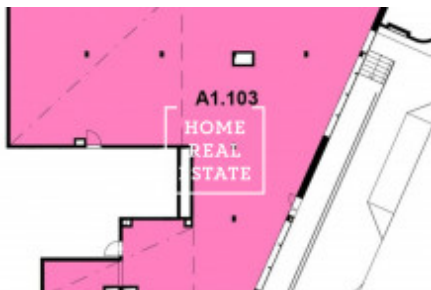

Sale commercial other, 368 m2 - Gabrielská

ID	33600	Offer	Sale
Group	Other	Location	Gabrielská 1/3331 Smíchov Praha
Ownership	Personal	Usable area	368 m ²
City	Prague	City district	Smíchov
Status	Realized		