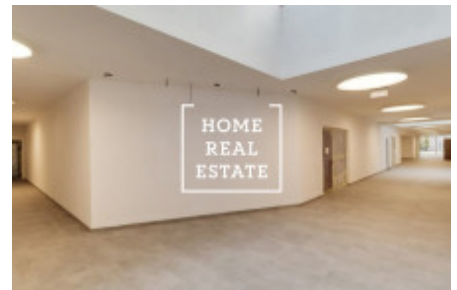

## Sale commercial other, 215 m2 - Gabrielská

ID	<a href="#">33599</a>	Offer	Sale
Group	Other	Location	Gabrielská 1/3331 Smíchov Praha
Ownership	Personal	Usable area	215 m <sup>2</sup>
City	<a href="#">Prague</a>	City district	<a href="#">Smíchov</a>
Status	Realized		