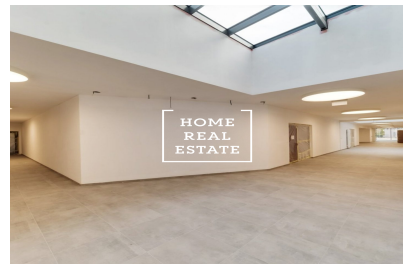

HOME
REAL
ESTATE

Sale commercial other, 215 m2 - Gabrielská

**HOME
REAL
ESTATE**

**HOME
REAL
ESTATE**

| | |
|---------------|---------------------------------|
| ID | 33599 |
| Offer | Sale |
| Group | Other |
| Location | Gabrielská 1/3331 Smíchov Praha |
| Ownership | Personal |
| Usable area | 215 m ² |
| City | Prague |
| City district | Smíchov |