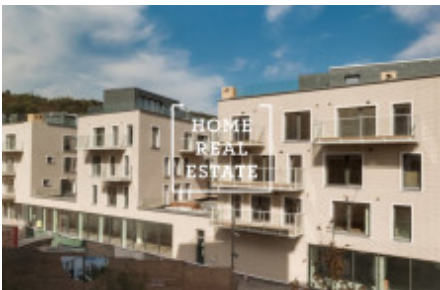

## Sale commercial other, 215 m2 - Gabrielská

ID	<a href="#">33599</a>	Offer	Sale
Group	Other	Location	Gabrielská 1/3331 Smíchov Praha
Ownership	Personal	Usable area	215 m <sup>2</sup>
City	<a href="#">Prague</a>	City district	<a href="#">Smíchov</a>
Status	Realized		