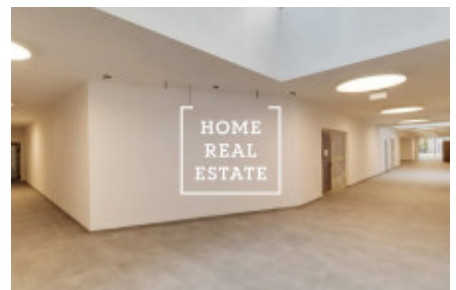

## Sale commercial other, 215 m2 - Gabrielská

ID	<a href="#">33599</a>	Offer	Sale
Group	Other	Location	Gabrielská 1/3331 Smíchov Praha
Ownership	Personal	Usable area	215 m <sup>2</sup>
City	<a href="#">Prague</a>	City district	<a href="#">Smíchov</a>
Status	Realized		