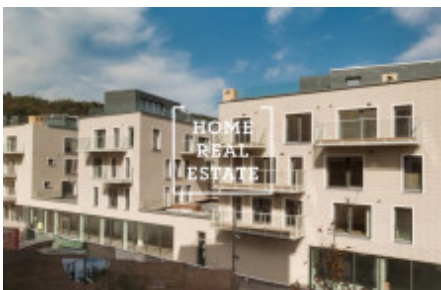

## Sale commercial other, 215 m2 - Gabrielská

ID	<a href="#">33599</a>	Offer	Sale
Group	Other	Location	Gabrielská 1/3331 Smíchov Praha
Ownership	Personal	Usable area	215 m <sup>2</sup>
City	<a href="#">Prague</a>	City district	<a href="#">Smíchov</a>
Status	Realized		