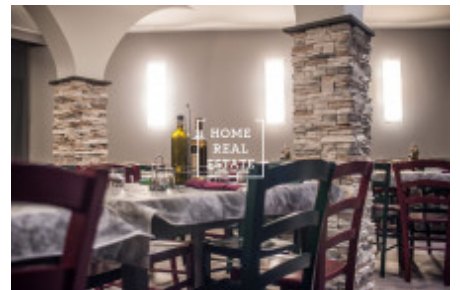

## Rent commercial other, 190 m2

ID	<a href="#">33592</a>
Offer	Rental
Group	Other
Furnished	Furnished
Ownership	Personal
Usable area	190 m <sup>2</sup>
City	<a href="#">Prague</a>
City district	<a href="#">Karlín</a>