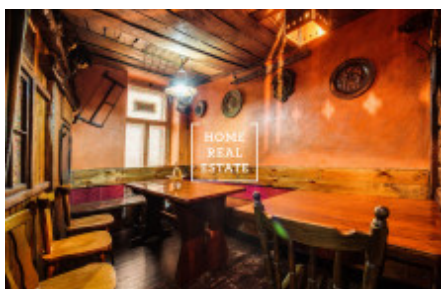

Sale commercial other, 198 m2 - Janovského

ID	33591	Offer	Sale
Group	Other	Location	Janovského 45, Praha 7-Holešovice, Česko
Ownership	Personal	Usable area	198 m ²
City	Prague	City district	Holešovice
Status	Realized		