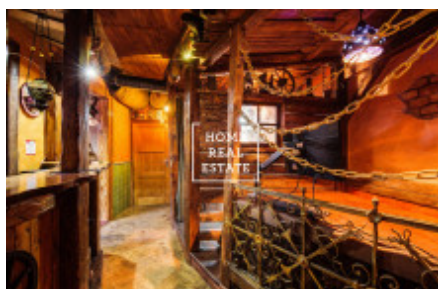

Sale commercial other, 198 m2 - Janovského

ID	33591	Offer	Sale
Group	Other	Location	Janovského 45, Praha 7-Holešovice, Česko
Ownership	Personal	Usable area	198 m ²
City	Prague	City district	Holešovice
Status	Realized		