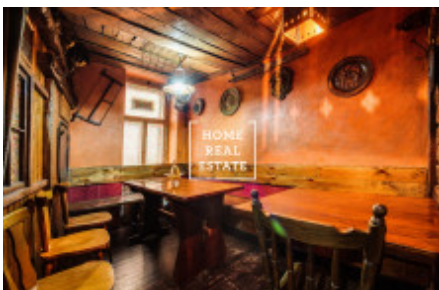

Sale commercial other, 198 m2 - Janovského

ID	33591	Offer	Sale
Group	Other	Location	Janovského 45, Praha 7-Holešovice, Česko
Ownership	Personal	Usable area	198 m ²
City	Prague	City district	Holešovice
Status	Realized		