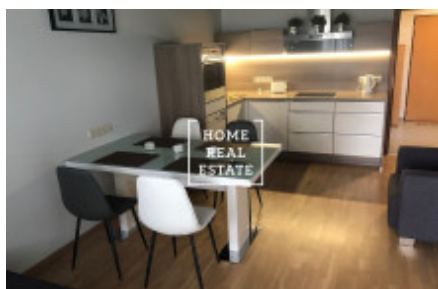

HOME
REAL
ESTATE

Rent flat 2+kk, 54 m² - Svitákova

ID	33575	Offer	Rental
Group	2+kk	Furnished	Furnished
Location	Svitákova 10, Stodůlky, Praha 13, Česko	Ownership	Personal
Usable area	54 m ²	City	Prague
City district	Stodůlky	Status	Realized