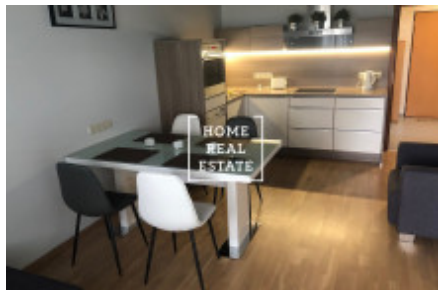

HOME
REAL
ESTATE

Rent flat 2+kk, 54 m2 - Svitákova

| | |
|---------------|--|
| ID | 33575 |
| Offer | Rental |
| Group | 2+kk |
| Furnished | Furnished |
| Location | Svitákova 10, Stodůlky, Praha 13, Česko |
| Ownership | Personal |
| Usable area | 54 m ² |
| City | Prague |
| City district | Stodůlky |