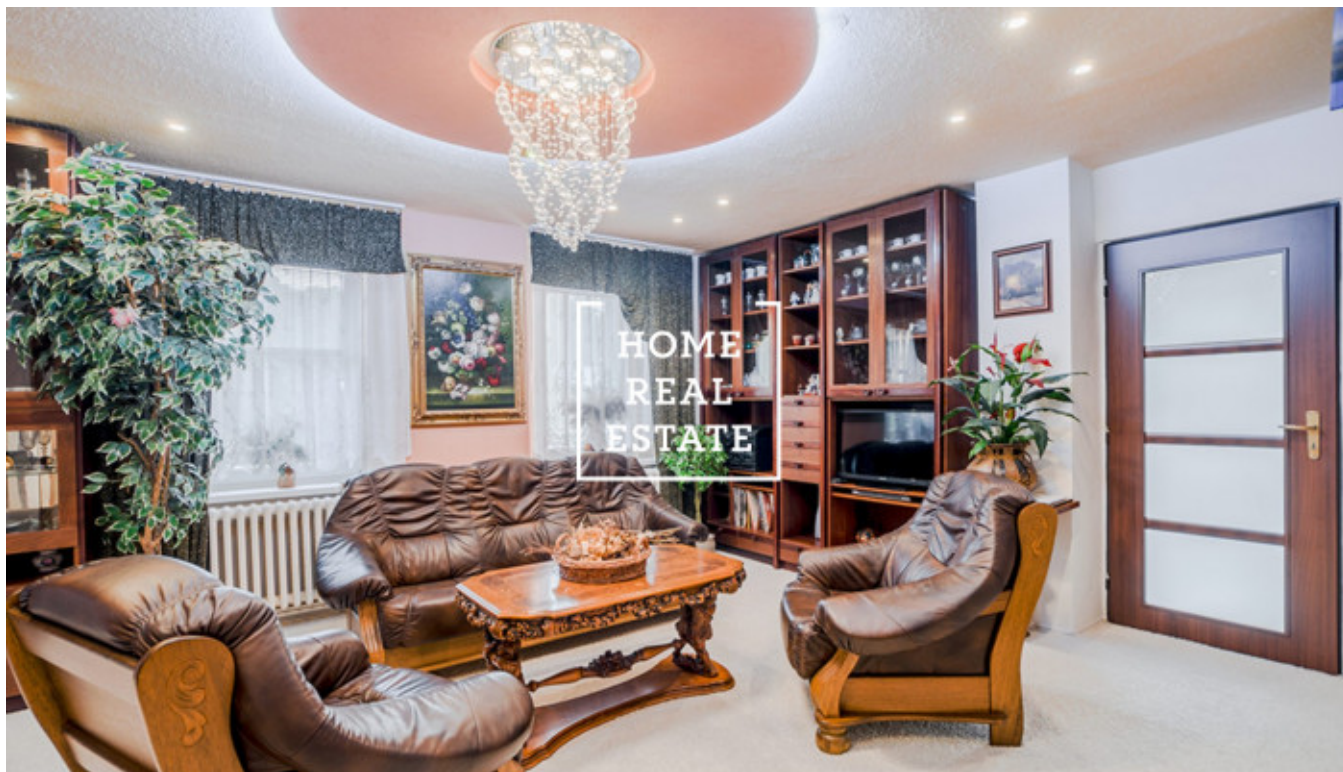

HOME
REAL
ESTATE

Sale house monument / other, 450 m2 - Lysolajské údolí

Home Real Estate offers to rent a house with the full area 450 m² and land (532 m²) in a prestigious city part Prague 6 - Lysolaje.

House layout includes 4 flats with separate entries, sauna, fitness room, small winebar, two garages for 3 cars and swimming pool. House is fully furnished and was completely reconstructed in 2014.

To get more information about the house or to arrange a viewing, please contact our agent or fill in the form below.