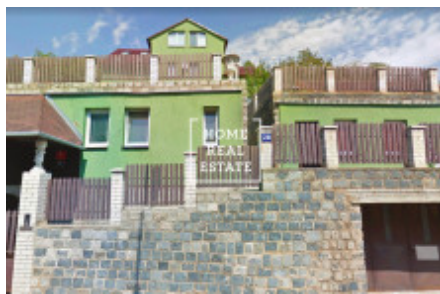

## Sale house monument / other, 450 m2 - Lysolajské údolí

Home Real Estate offers to rent a house with the full area 450 m<sup>2</sup> and land (532 m<sup>2</sup>) in a prestigious city part Prague 6 - Lysolaje.

House layout includes 4 flats with separate entries, sauna, fitness room, small winebar, two garages for 3 cars and swimming pool. House is fully furnished and was completely reconstructed in 2014.

To get more information about the house or to arrange a viewing, please contact our agent or fill in the form below.

ID	<a href="#">33555</a>	Offer	Sale
Group	Monument / Other	Furnished	Furnished
Location	ulice Lysolajské údolí 20, Praha - část obce Lysolaje	Ownership	Personal
Usable area	450 m <sup>2</sup>	City	<a href="#">Prague</a>
City district	<a href="#">Lysolaje</a>	Status	Realized