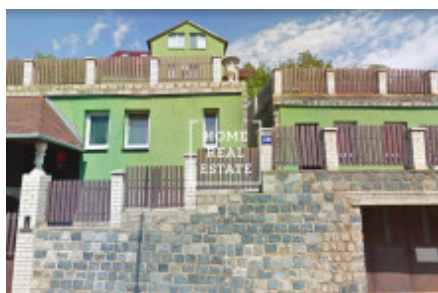

HOME
REAL
ESTATE

Sale house monument / other, 450 m2 - Lysolajské údolí