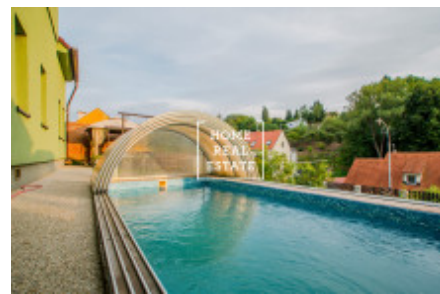

HOME
REAL
ESTATE

Sale house monument / other, 450 m2 - Lysolajské údolí