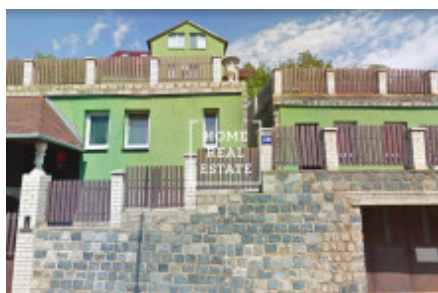

HOME
REAL
ESTATE

Sale house monument / other, 450 m2 - Lysolajské údolí

Home Real Estate offers to rent a house with the full area 450 m² and land (532 m²) in a prestigious city part Prague 6 - Lysolaje.

House layout includes 4 flats with separate entries, sauna, fitness room, small winebar, two garages for 3 cars and swimming pool. House is fully furnished and was completely reconstructed in 2014.

To get more information about the house or to arrange a viewing, please contact our agent or fill in the form below.

ID	33555	Offer	Sale
Group	Monument / Other	Furnished	Furnished
Location	ulice Lysolajské údolí 20, Praha - část obce Lysolaje	Ownership	Personal
Usable area	450 m ²	City	Prague
City district	Lysolaje	Status	Realized