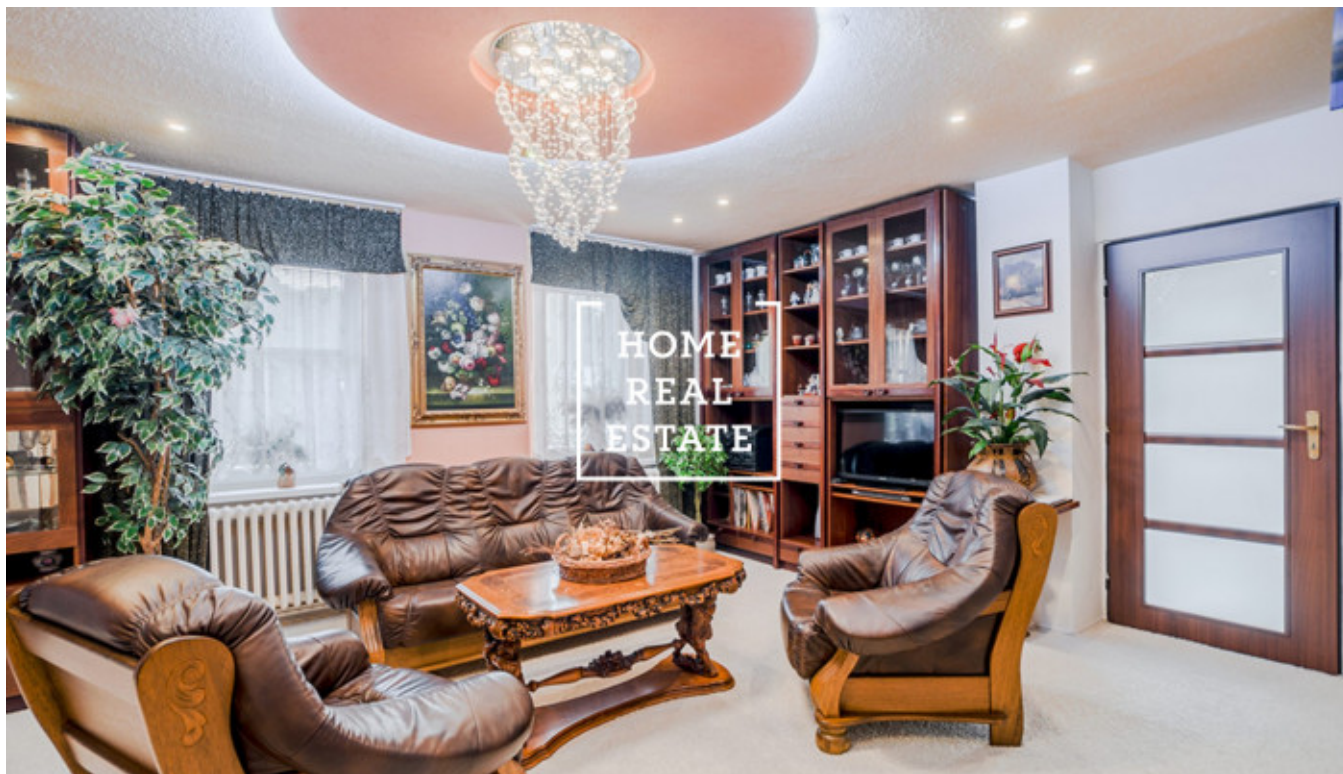

HOME
REAL
ESTATE

Sale house monument / other, 450 m2 - Lysolajské údolí