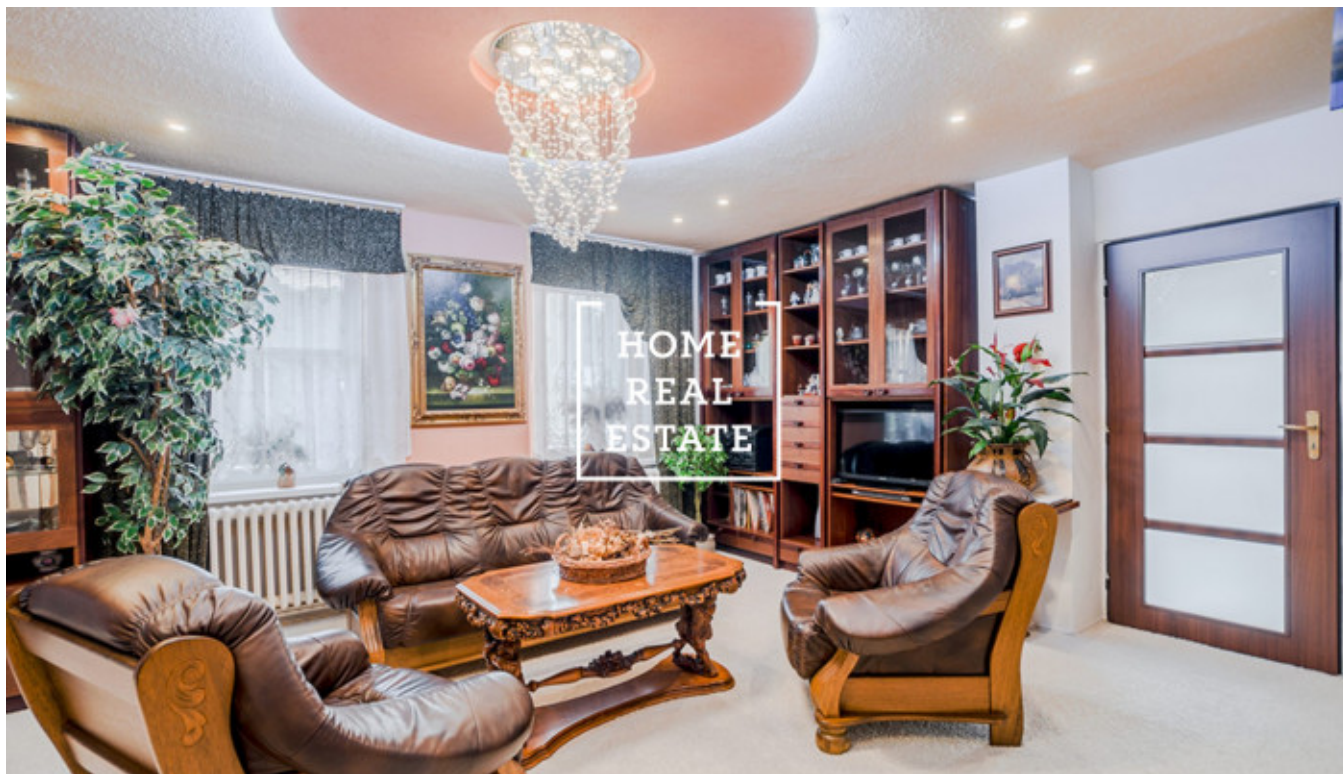

HOME
REAL
ESTATE

Sale house monument / other, 450 m2 - Lysolajské údolí

Home Real Estate offers to rent a house with the full area 450 m² and land (532 m²) in a prestigious city part Prague 6 - Lysolaje.

House layout includes 4 flats with separate entries, sauna, fitness room, small winebar, two garages for 3 cars and swimming pool. House is fully furnished and was completely reconstructed in 2014.

To get more information about the house or to arrange a viewing, please contact our agent or fill in the form below.