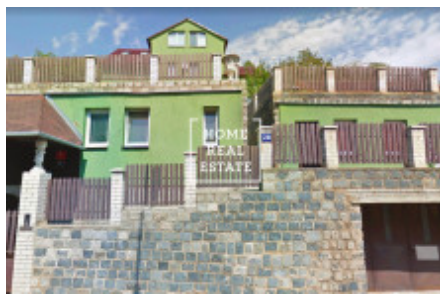

HOME
REAL
ESTATE

Sale house monument / other, 450 m2 - Lysolajské údolí

Home Real Estate offers to rent a house with the full area 450 m² and land (532 m²) in a prestigious city part Prague 6 - Lysolaje.

House layout includes 4 flats with separate entries, sauna, fitness room, small winebar, two garages for 3 cars and swimming pool. House is fully furnished and was completely reconstructed in 2014.

To get more information about the house or to arrange a viewing, please contact our agent or fill in the form below.

ID	33555	Offer	Sale
Group	Monument / Other	Furnished	Furnished
Location	ulice Lysolajské údolí 20, Praha - část obce Lysolaje	Ownership	Personal
Usable area	450 m ²	City	Prague
City district	Lysolaje	Status	Realized