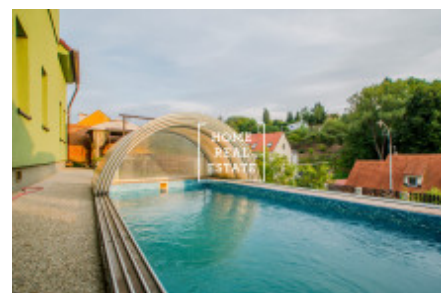

HOME
REAL
ESTATE

Sale house monument / other, 450 m2 - Lysolajské údolí

Home Real Estate offers to rent a house with the full area 450 m² and land (532 m²) in a prestigious city part Prague 6 - Lysolaje.

House layout includes 4 flats with separate entries, sauna, fitness room, small winebar, two garages for 3 cars and swimming pool. House is fully furnished and was completely reconstructed in 2014.

To get more information about the house or to arrange a viewing, please contact our agent or fill in the form below.