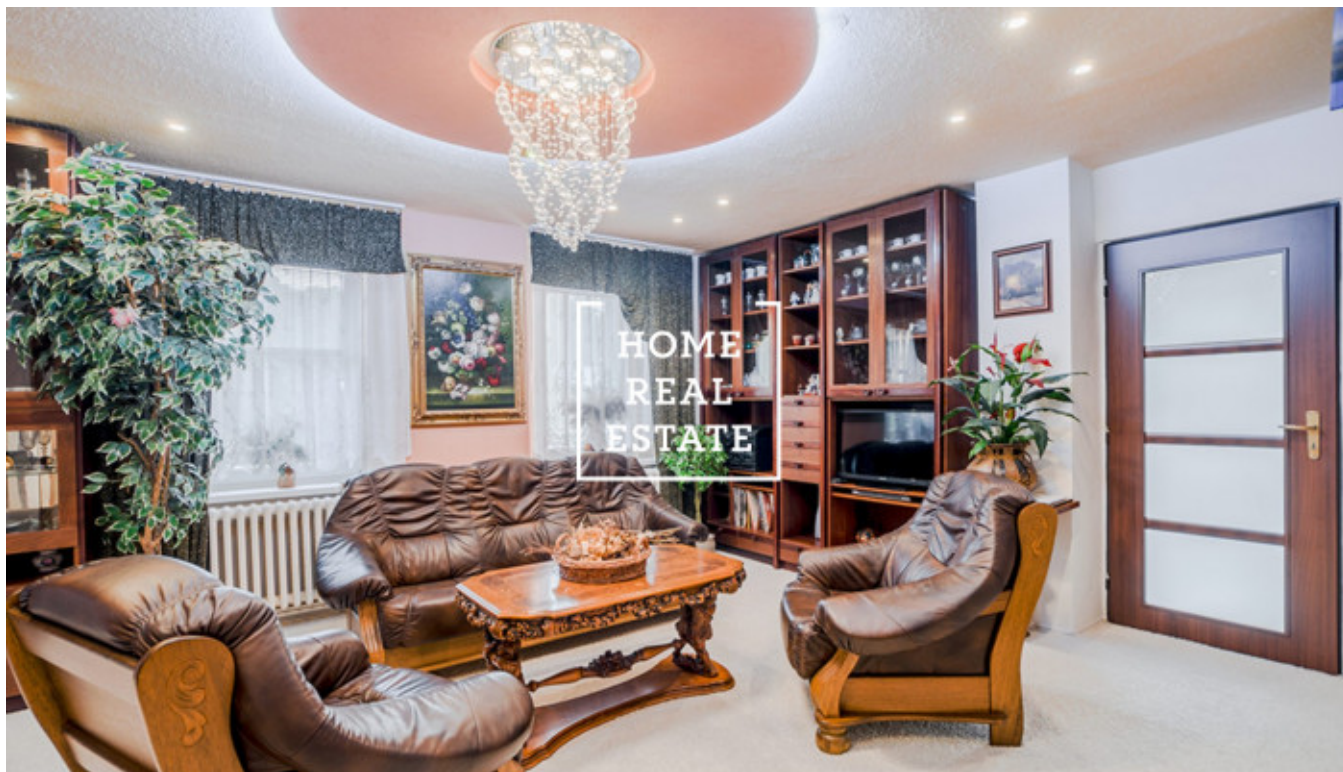

HOME
REAL
ESTATE

Sale house monument / other, 450 m2 - Lysolajské údolí