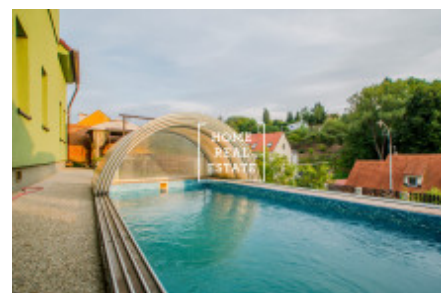

HOME
REAL
ESTATE

Sale house monument / other, 450 m2 - Lysolajské údolí