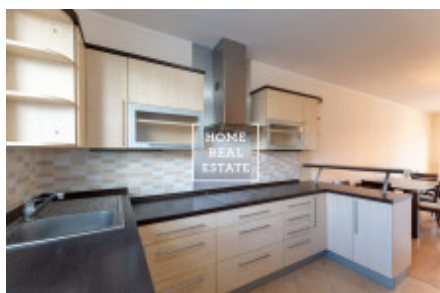

HOME
REAL
ESTATE

Sale house monument / other, 144 m2 - Smržová