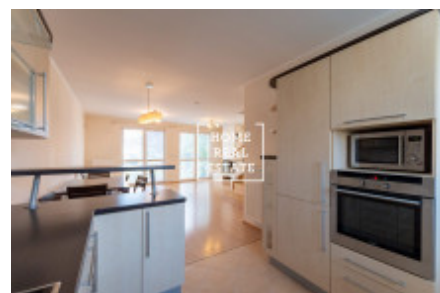

HOME
REAL
ESTATE

Sale house monument / other, 144 m2 - Smržová