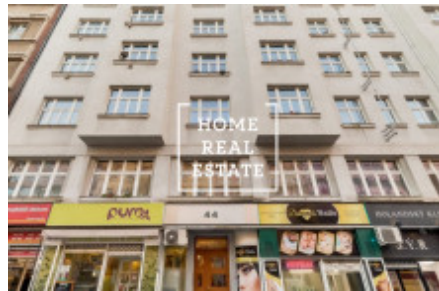

HOME
REAL
ESTATE

Rent commercial other, 120 m2 - Vinohradská

ID
Offer
Group
Location
Ownership
Usable area
City
City district

[33526](#)
Rental
Other
Vinohradská 44/2030 Vinohrady
Praha
Personal
120 m²
[Prague](#)
[Vinohrady](#)