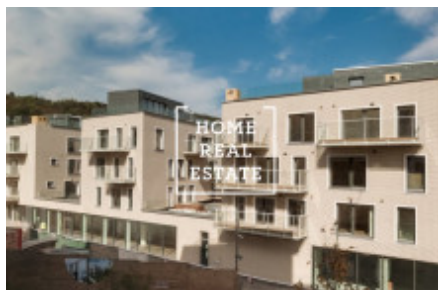

## Sale commercial other, 185 m2 - Gabrielská

ID	<a href="#">33523</a>	Offer	Sale
Group	Other	Location	Gabrielská 1/3331 Smíchov Praha
Ownership	Personal	Usable area	185 m <sup>2</sup>
City	<a href="#">Prague</a>	City district	<a href="#">Smíchov</a>
Status	Realized		