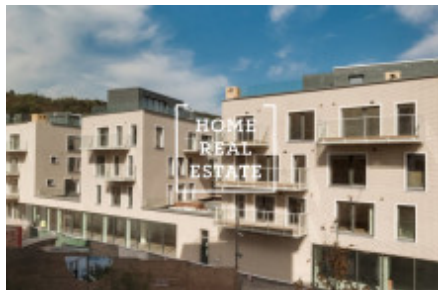

Sale commercial other, 185 m2 - Gabrielská

ID	33523	Offer	Sale
Group	Other	Location	Gabrielská 1/3331 Smíchov Praha
Ownership	Personal	Usable area	185 m ²
City	Prague	City district	Smíchov
Status	Realized		