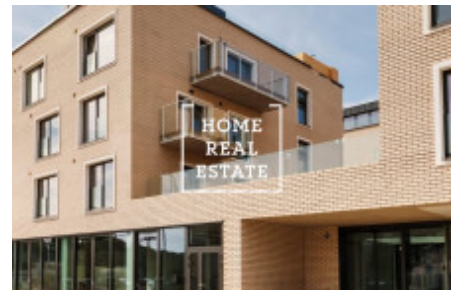

Sale commercial other, 185 m2 - Gabrielská

ID	33523	Offer	Sale
Group	Other	Location	Gabrielská 1/3331 Smíchov Praha
Ownership	Personal	Usable area	185 m ²
City	Prague	City district	Smíchov
Status	Realized		