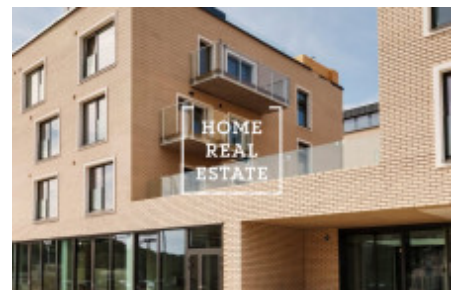

## Sale commercial other, 185 m2 - Gabrielská

ID	<a href="#">33523</a>	Offer	Sale
Group	Other	Location	Gabrielská 1/3331 Smíchov Praha
Ownership	Personal	Usable area	185 m <sup>2</sup>
City	<a href="#">Prague</a>	City district	<a href="#">Smíchov</a>
Status	Realized		