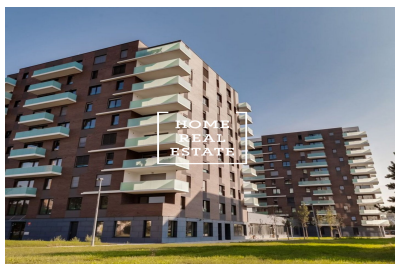

Rent commercial other, 88 m2 - Nekvasilova

**HOME
REAL
ESTATE**

**HOME
REAL
ESTATE**

ID	33522
Offer	Rental
Group	Other
Location	Nekvasilova 31/692 Karlín Praha
Ownership	Personal
Usable area	88 m ²
City	Prague
City district	Karlín