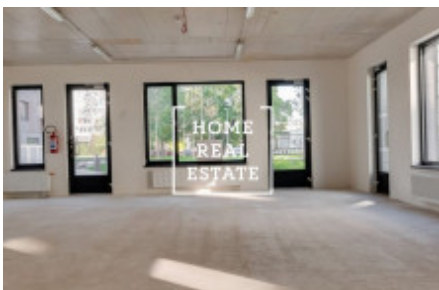

## Rent commercial other, 88 m2 - Nekvasilova

ID	<a href="#">33522</a>	Offer	Rental
Group	Other	Location	Nekvasilova 31/692 Karlín Praha
Ownership	Personal	Usable area	88 m <sup>2</sup>
City	<a href="#">Prague</a>	City district	<a href="#">Karlín</a>
Status	Realized		