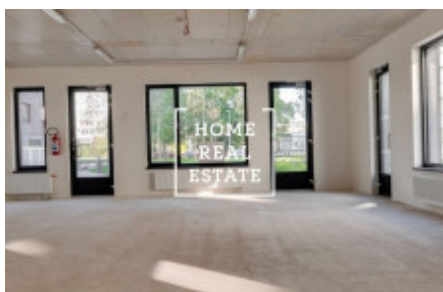

Rent commercial other, 88 m2 - Nekvasilova

ID	33522	Offer	Rental
Group	Other	Location	Nekvasilova 31/692 Karlín Praha
Ownership	Personal	Usable area	88 m ²
City	Prague	City district	Karlín
Status	Realized		