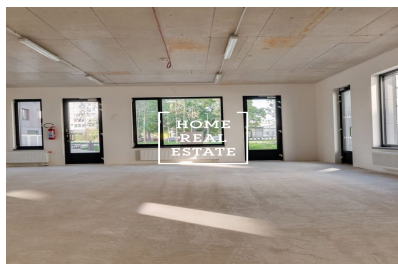

Rent commercial other, 88 m2 - Nekvasilova

**HOME
REAL
ESTATE**

**HOME
REAL
ESTATE**

ID	33522
Offer	Rental
Group	Other
Location	Nekvasilova 31/692 Karlín Praha
Ownership	Personal
Usable area	88 m ²
City	Prague
City district	Karlín