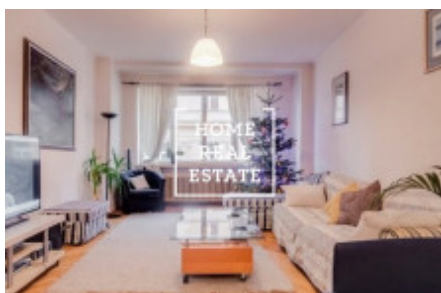

HOME
REAL
ESTATE

Rent commercial other, 140 m2 - Václavské náměstí

The «Home Real Estate» company offers for rent a 3 + 1 flat of 140 sqm which is located in the heart of Prague 1 - Nové Město.

The apartment is located on the 2nd floor of a building after reconstruction. The apartment consists of a large corridor, three large separate rooms, kitchen, two toilets and two shower rooms. At present, the apartment is undergoing a complete renovation. Ideal for short-term rent (hostel, Airbnb).