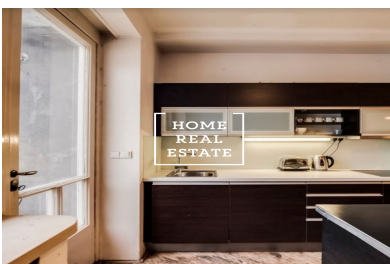

HOME
REAL
ESTATE

Rent commercial other, 140 m2 - Václavské náměstí

**HOME
REAL
ESTATE**

The «Home Real Estate» company offers for rent a 3 + 1 flat of 140 sqm which is located in the heart of Prague 1 - Nové Město.

The apartment is located on the 2nd floor of a building after reconstruction. The apartment consists of a large corridor, three large separate rooms, kitchen, two toilets and two shower rooms. At present, the apartment is undergoing a complete renovation. Ideal for short-term rent (hostel, Airbnb).