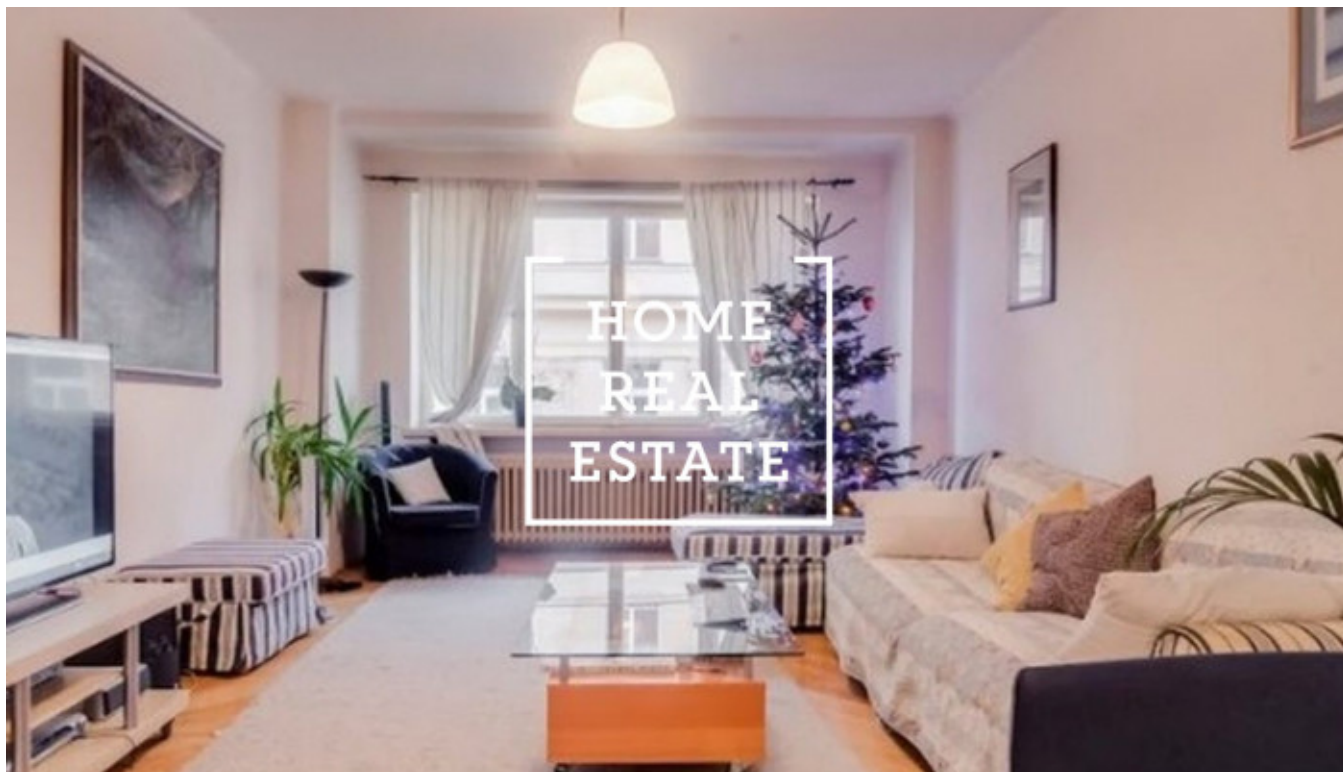

HOME
REAL
ESTATE

Rent commercial other, 140 m2 - Václavské náměstí

The «Home Real Estate» company offers for rent a 3 + 1 flat of 140 sqm which is located in the heart of Prague 1 - Nové Město.

The apartment is located on the 2nd floor of a building after reconstruction. The apartment consists of a large corridor, three large separate rooms, kitchen, two toilets and two shower rooms. At present, the apartment is undergoing a complete renovation. Ideal for short-term rent (hostel, Airbnb).

There is an excellent transport availability and also a lot of space for active lifestyle. Within walking distance are the Museum and Wenceslas Square.

Total price: 55 000 CZK + utilities.

Available from 1.11.2018