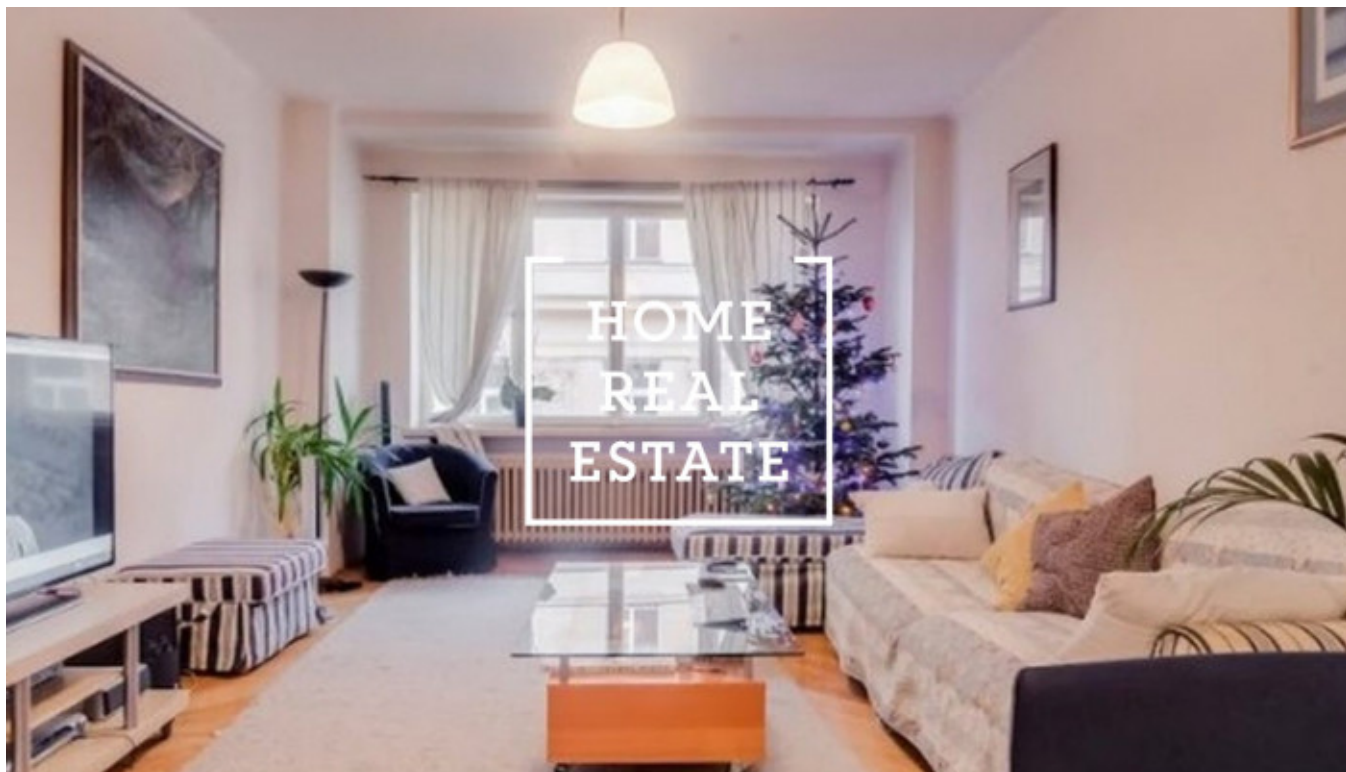

HOME
REAL
ESTATE

Rent commercial other, 140 m2 - Václavské náměstí

The «Home Real Estate» company offers for rent a 3 + 1 flat of 140 sqm which is located in the heart of Prague 1 - Nové Město.

The apartment is located on the 2nd floor of a building after reconstruction. The apartment consists of a large corridor, three large separate rooms, kitchen, two toilets and two shower rooms. At present, the apartment is undergoing a complete renovation. Ideal for short-term rent (hostel, Airbnb).

There is an excellent transport availability and also a lot of space for active lifestyle. Within walking distance are the Museum and Wenceslas Square.

Total price: 55 000 CZK + utilities.

Available from 1.11.2018