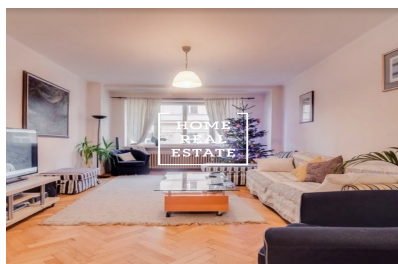

HOME
REAL
ESTATE

Rent commercial other, 140 m2 - Václavské náměstí

**HOME
REAL
ESTATE**

The «Home Real Estate» company offers for rent a 3 + 1 flat of 140 sqm which is located in the heart of Prague 1 - Nové Město.

The apartment is located on the 2nd floor of a building after reconstruction. The apartment consists of a large corridor, three large separate rooms, kitchen, two toilets and two shower rooms. At present, the apartment is undergoing a complete renovation. Ideal for short-term rent (hostel, Airbnb).