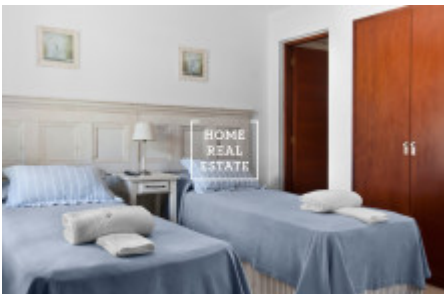

## Rent commercial other, 1200 m2

ID	<a href="#">33506</a>
Offer	Rental
Group	Other
Furnished	Furnished
Ownership	Personal
Usable area	1200 m <sup>2</sup>
City	<a href="#">Prague</a>
City district	<a href="#">Vinohrady</a>