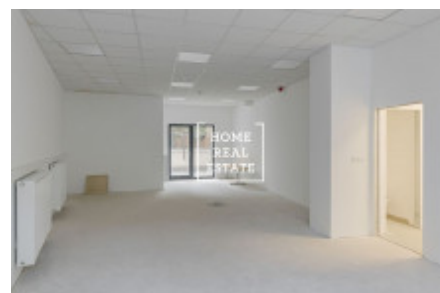

## Rent commercial other, 72 m2 - Pod Barvířkou

ID	<a href="#">33505</a>	Offer	Rental
Group	Other	Location	Pod Barvířkou 2258/16, 150 00 Praha 5-Smíchov, Česko
Ownership	Personal	Usable area	72 m <sup>2</sup>
City	<a href="#">Prague</a>	City district	<a href="#">Smíchov</a>
Status	Realized		