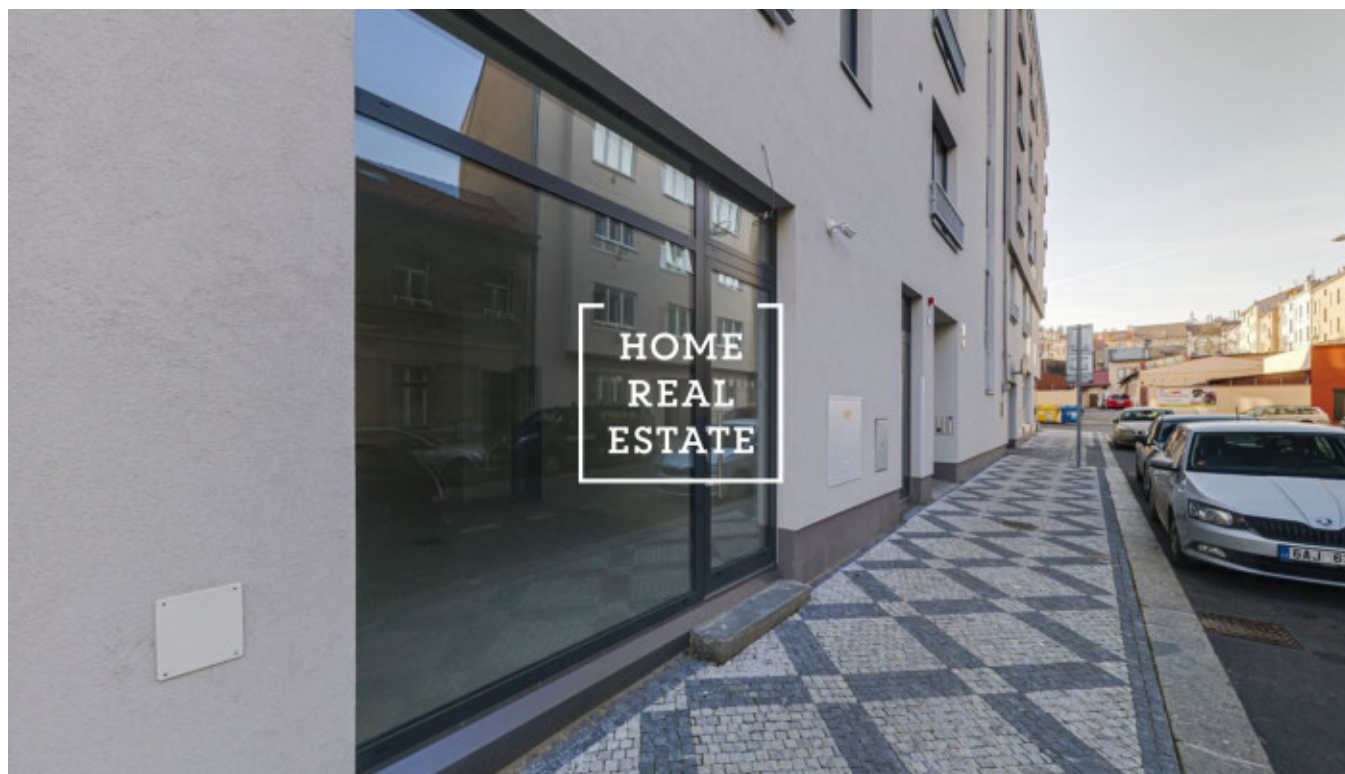

## Rent commercial other, 72 m2 - Pod Barvířkou

ID	<a href="#">33505</a>	Offer	Rental
Group	Other	Location	Pod Barvířkou 2258/16, 150 00 Praha 5-Smíchov, Česko
Ownership	Personal	Usable area	72 m <sup>2</sup>
City	<a href="#">Prague</a>	City district	<a href="#">Smíchov</a>
Status	Realized		