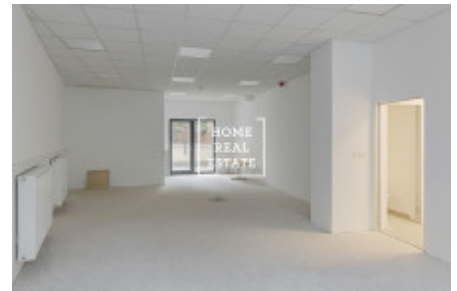

Rent commercial other, 72 m2 - Pod Barvířkou

| | |
|---------------|---|
| ID | 33505 |
| Offer | Rental |
| Group | Other |
| Location | Pod Barvířkou 2258/16, 150 00 Praha 5-Smíchov, Česko |
| Ownership | Personal |
| Usable area | 72 m ² |
| City | Prague |
| City district | Smíchov |