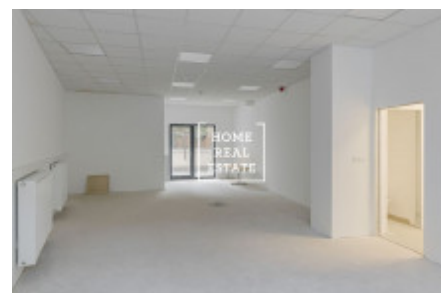

Rent commercial other, 72 m2 - Pod Barvířkou

ID	33505	Offer	Rental
Group	Other	Location	Pod Barvířkou 2258/16, 150 00 Praha 5-Smíchov, Česko
Ownership	Personal	Usable area	72 m ²
City	Prague	City district	Smíchov
Status	Realized		