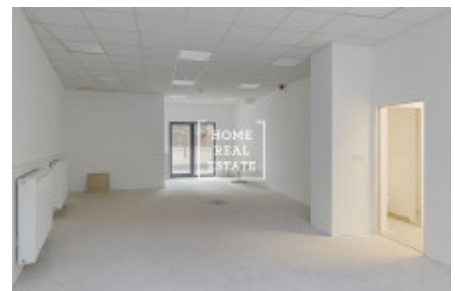

Rent commercial other, 72 m2 - Pod Barvířkou

ID	33505	Offer	Rental
Group	Other	Location	Pod Barvířkou 2258/16, 150 00 Praha 5-Smíchov, Česko
Ownership	Personal	Usable area	72 m ²
City	Prague	City district	Smíchov
Status	Realized		