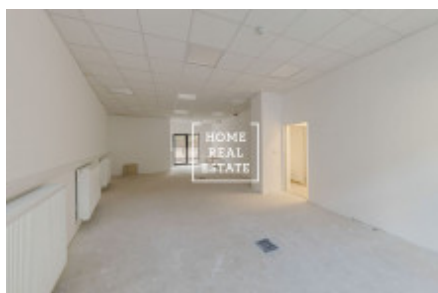

Rent commercial other, 72 m2 - Pod Barvířkou

ID	33505	Offer	Rental
Group	Other	Location	Pod Barvířkou 2258/16, 150 00 Praha 5-Smíchov, Česko
Ownership	Personal	Usable area	72 m ²
City	Prague	City district	Smíchov
Status	Realized		