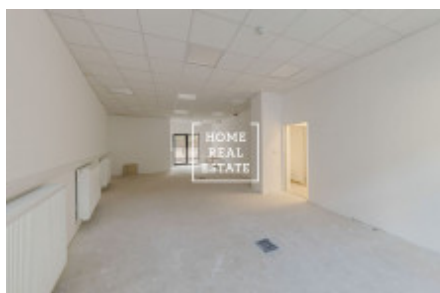

## Rent commercial other, 72 m2 - Pod Barvířkou

ID	<a href="#">33505</a>	Offer	Rental
Group	Other	Location	Pod Barvířkou 2258/16, 150 00 Praha 5-Smíchov, Česko
Ownership	Personal	Usable area	72 m <sup>2</sup>
City	<a href="#">Prague</a>	City district	<a href="#">Smíchov</a>
Status	Realized		