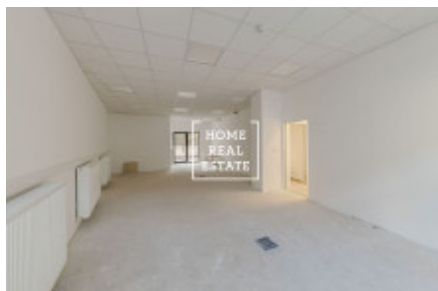

Rent commercial other, 72 m2 - Pod Barvířkou

ID	33505	Offer	Rental
Group	Other	Location	Pod Barvířkou 2258/16, 150 00 Praha 5-Smíchov, Česko
Ownership	Personal	Usable area	72 m ²
City	Prague	City district	Smíchov
Status	Realized		