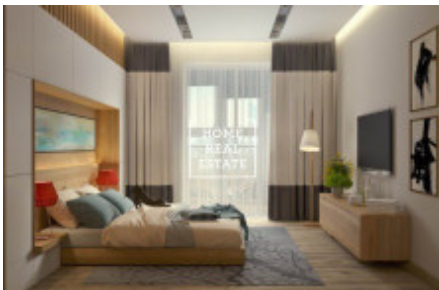

## Sale commercial other, 1050 m2

ID	<a href="#">33501</a>	Offer	Sale
Group	Other	Ownership	Personal
Usable area	1050 m <sup>2</sup>	City	<a href="#">Prague</a>
City district	<a href="#">Staré Město</a>	Status	Realized