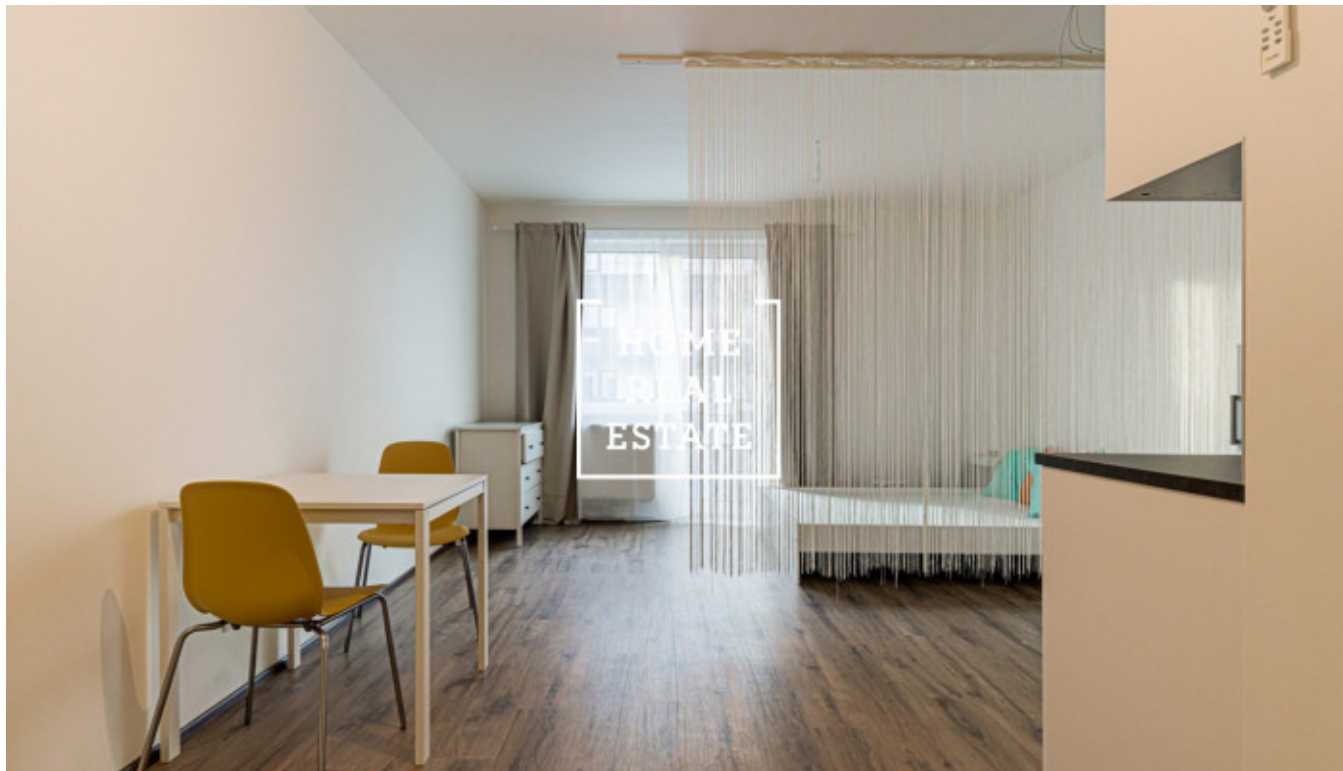

Rent flat 1+kk, 40 m² - Miroslava Hajna

ID	33474
Offer	Rental
Group	1+kk
Furnished	Furnished
Location	Miroslava Hajna 740/4, 199 00 Praha 18, Česko
Ownership	Personal
Usable area	40 m ²
City	Prague
City district	Letňany