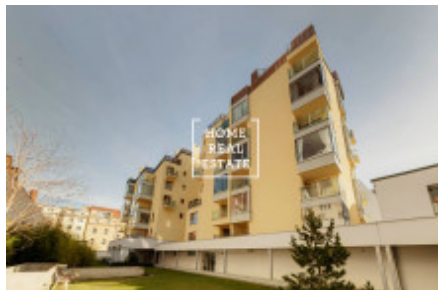

HOME
REAL
ESTATE

Rent flat 2+kk, 60 m² - Komunardů

ID	33473	Offer	Rental
Group	2+kk	Furnished	Furnished
Location	Komunardů 20, Praha 7-Holešovice, Česko	Ownership	Personal
Usable area	60 m ²	City	Prague
City district	Holešovice	Status	Realized