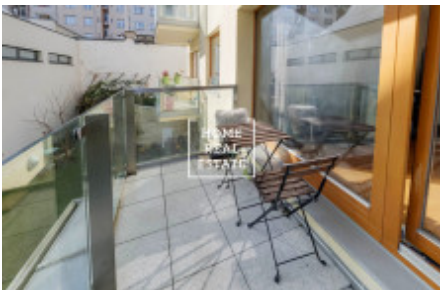

HOME
REAL
ESTATE

Rent flat 2+kk, 60 m² - Komunardů

ID	33473	Offer	Rental
Group	2+kk	Furnished	Furnished
Location	Komunardů 20, Praha 7-Holešovice, Česko	Ownership	Personal
Usable area	60 m ²	City	Prague
City district	Holešovice	Status	Realized