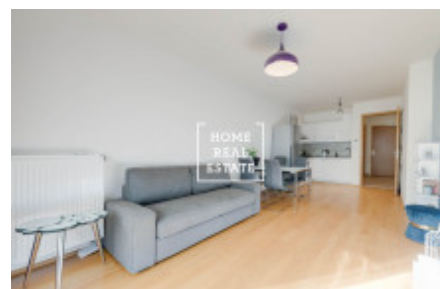

HOME
REAL
ESTATE

Rent flat 2+kk, 60 m² - Komunardů

ID	33473	Offer	Rental
Group	2+kk	Furnished	Furnished
Location	Komunardů 20, Praha 7-Holešovice, Česko	Ownership	Personal
Usable area	60 m²	City	Prague
City district	Holešovice	Status	Realized