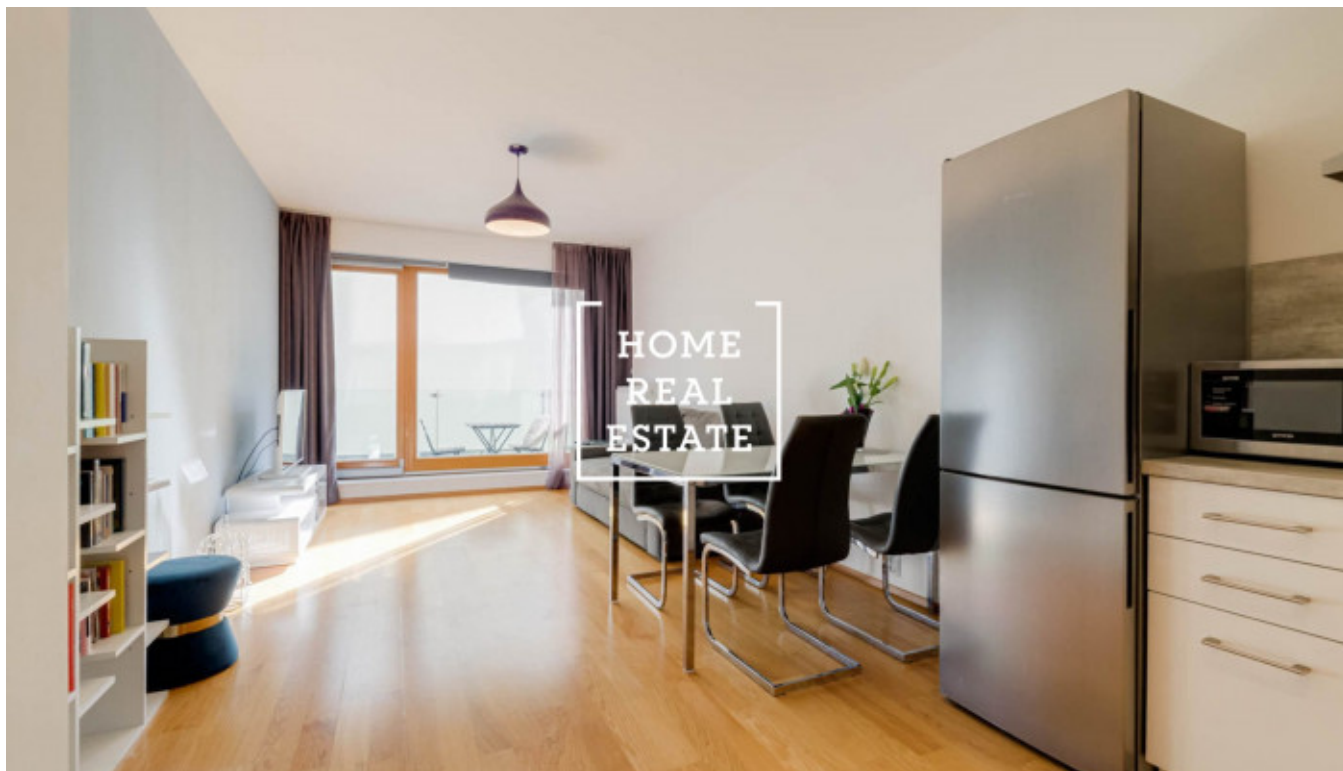

HOME
REAL
ESTATE

Rent flat 2+kk, 60 m² - Komunardů

ID	33473	Offer	Rental
Group	2+kk	Furnished	Furnished
Location	Komunardů 20, Praha 7-Holešovice, Česko	Ownership	Personal
Usable area	60 m ²	City	Prague
City district	Holešovice	Status	Realized