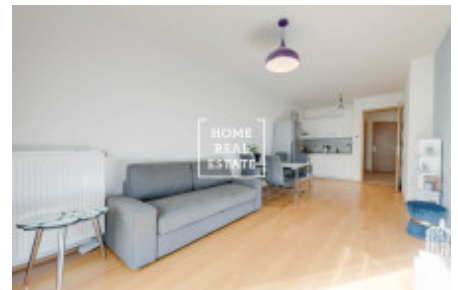

HOME
REAL
ESTATE

Rent flat 2+kk, 60 m² - Komunardů

ID	33473	Offer	Rental
Group	2+kk	Furnished	Furnished
Location	Komunardů 20, Praha 7-Holešovice, Česko	Ownership	Personal
Usable area	60 m ²	City	Prague
City district	Holešovice	Status	Realized