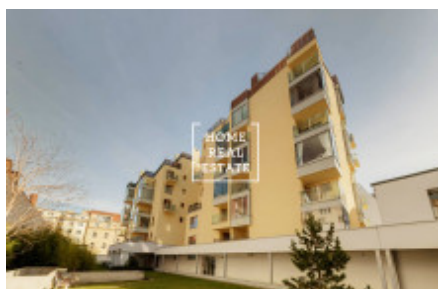

HOME
REAL
ESTATE

Rent flat 2+kk, 60 m² - Komunardů

ID	33473	Offer	Rental
Group	2+kk	Furnished	Furnished
Location	Komunardů 20, Praha 7-Holešovice, Česko	Ownership	Personal
Usable area	60 m²	City	Prague
City district	Holešovice	Status	Realized